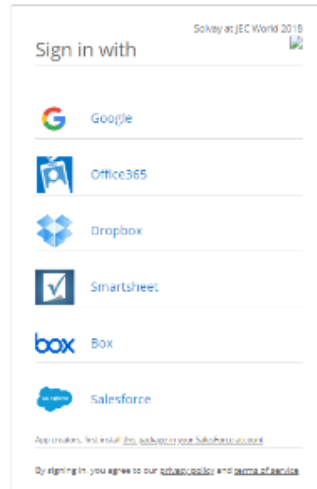

# AppSheet - Access to an existing shared app

## AppSheet - Access to an existing shared app

---

If you want to access to an Appsheet app while you are not an AppSheet user, click on the app link and log in with your Solvay Google account.

You will have access directly to the app, your AppSheet account will be created and auto-licensed.