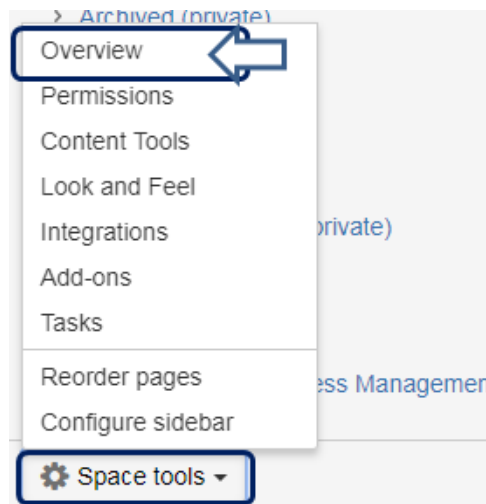

 The space key can not be changed

How can I find the space key of an existing space ?

With the URL

The Space key can be found in the URL of the space

In this example the Space key of the space *My Business Apps* is **ISAPPSUP** :

In the space details

To edit a space's details:

Go to the space and choose **Space tools** > **Overview** from the bottom of the sidebar

In the Space Details, you can find the Space Key

Space Tools

Overview [Permissions](#) [Content Tools](#) [Look and Feel](#)