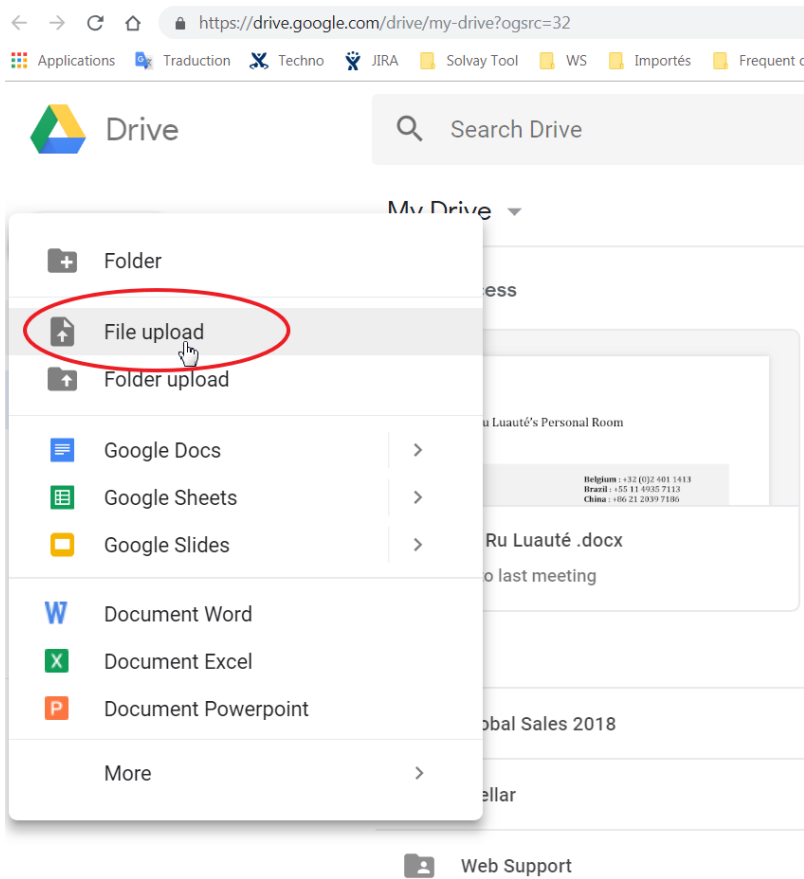

How to insert a Video in one wiki page

up
oad
your
video
in
Google
Drive

you
can
now
see
import
inside
AODoc
or
not

it
is
bet
ter
im
por
t it

take
an
image
for
your
video
on
right
side

copy
your
video
url
in
Aodocs

add your image which can present you video, then click on the image, choose edit link to add on the website or your video

test mik

444px [crop icons] Original Border **Edit link** Unlink Properties

Edit the link for this image