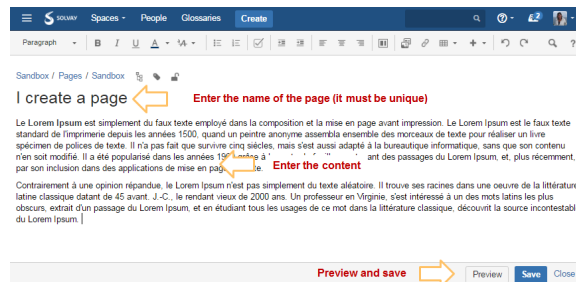

1. Enter the name of the page (it must be unique)
2. Enter the content
3. Preview your page and save