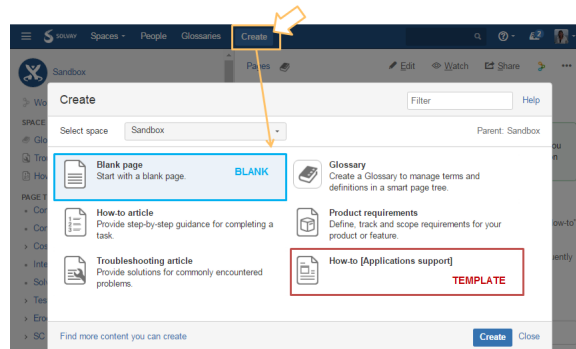

# Create a page

 To create content, you need to have the space content creation permission.

To create a new content in a wiki space:

1. click the wiki menu create button
2. select a template

 by default, the page is created as a child of the actual page. A page can be moved to another location, inside the same space or in another space.

1. Enter the name of the page (it must be unique)
2. Enter the content
3. Preview your page and save

 **Test your Confluence skills**

[Exercise: create a page](#)