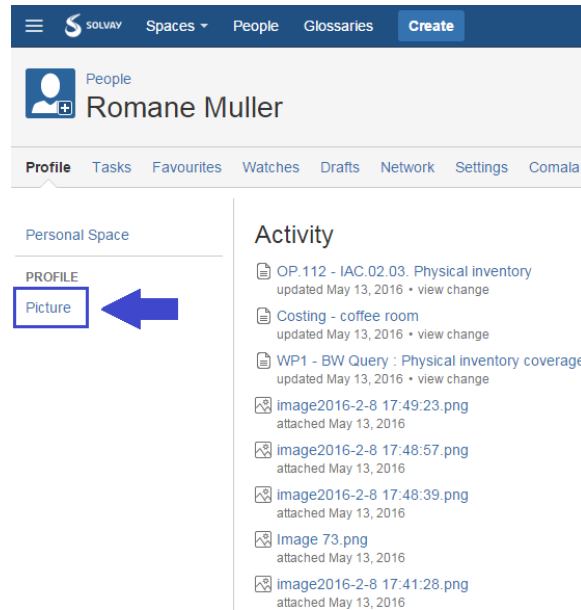

Upload your photo for your Confluence account

STEP 1

In the menu

Select "profile"

STEP 2

Picture

Click on

STEP 3

Upload the picture of your choice

STEP 4

Your profil is now completed !