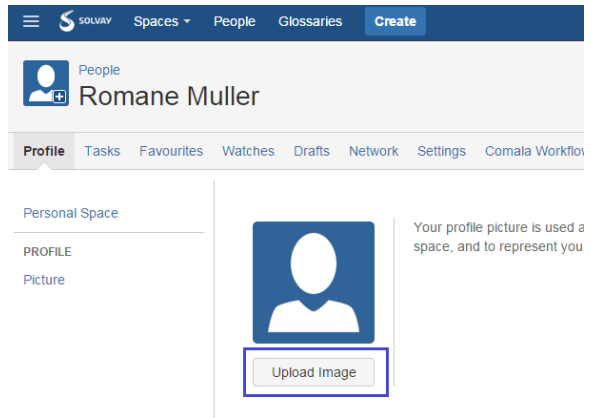

Upload your photo for your Confluence account

STEP 1

In the menu

Select "profile"

STEP 2

Picture

Click on

STEP 3

Upload the picture of your choice

STEP 4

Your profil is now completed !