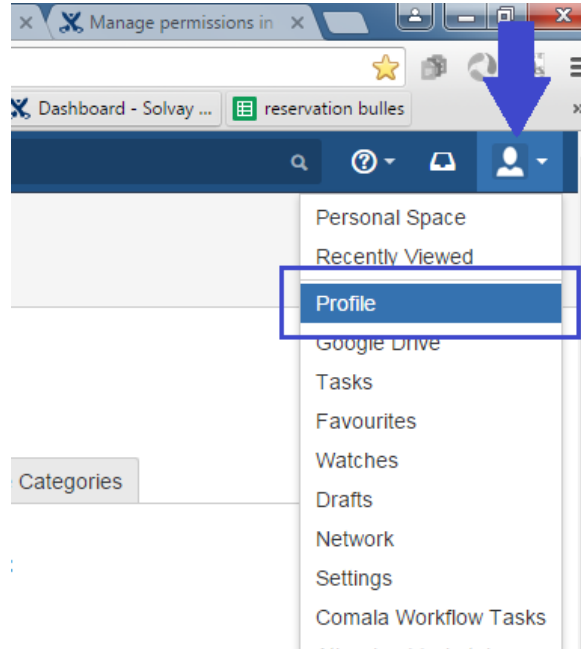

Upload your photo for your Confluence account

STEP 1

In the menu

Select "profile"

STEP 2

Picture

Click on

STEP 3

Upload the picture of your choice

STEP 4

Your profil is now completed !