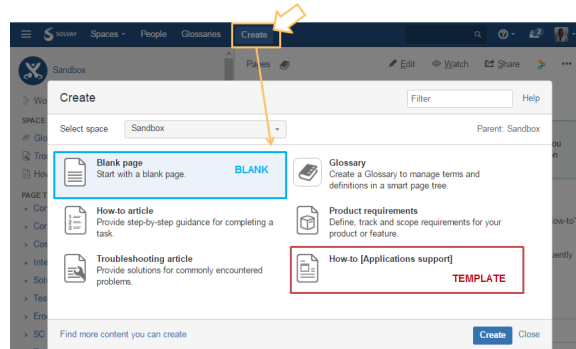

Create a page

 To create content, you need to have the space content creation permission.

To create a new content in a wiki space:

1. click the wiki menu create button
2. select a template

 by default, the page is created as a child of the actual page. A page can be moved to another location, inside the same space or in another space.

1. Enter the name of the page (it must be unique)
2. Enter the content
3. Preview your page and save

 **Test your Confluence skills**

[Exercise: create a page](#)