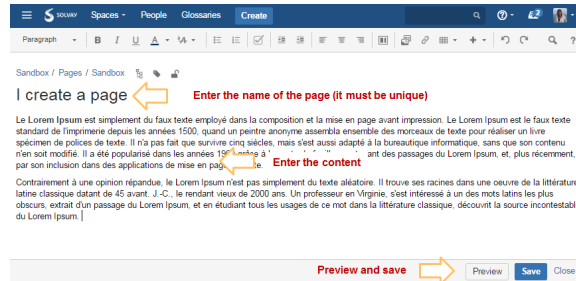

Create a page

 To create content, you need to have the space content creation permission.

To create a new content in a wiki space:

1. click the wiki menu create button
2. select a template

 by default, the page is created as a child of the actual page. A page can be moved to another location, inside the same space or in another space.

1. Enter the name of the page (it must be unique)
2. Enter the content
3. Preview your page and save

 **Test your Confluence skills**

[Exercise: create a page](#)