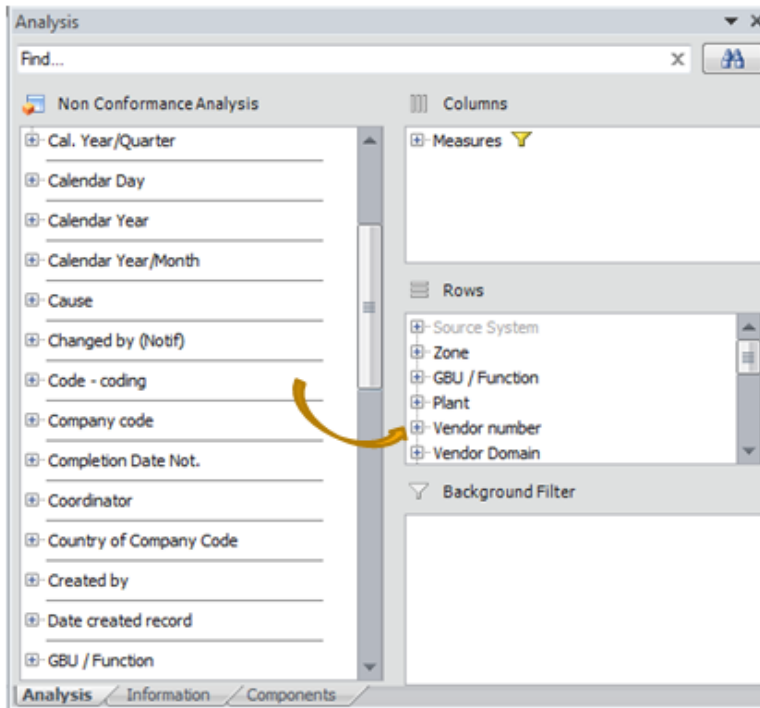

A1630 - Dimensions

- All the key dimensions are available in this query
- Just drag and drop the needed information

- Deactivate the automatic refresh when you create your report
- Re Activate it once finished