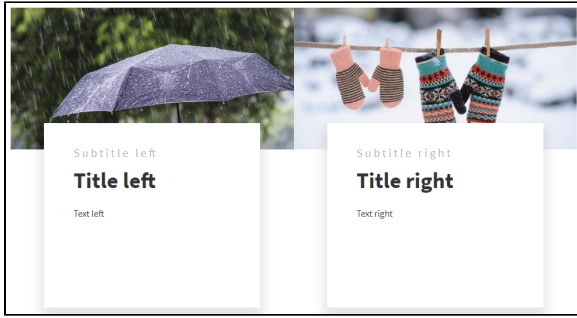

Available in:

- Basic page
- Press release
- News/stories
- Events
- Brands

Add 1 or several documents to a list for download and in several languages ([how to](#)).

[blocked URL](#)

Available in:

- Brands

Display product data from the product catalog, in a dynamic mode. You need first to select the right products in your Brand page.

Available in:

- All

Content promotion block, with text, image and a link. You can change the display, put the image on the left or on the right.

- Insert images ([how to](#))
- Embed videos or social media posts ([how to](#))
- Format (define heading type)

Example: