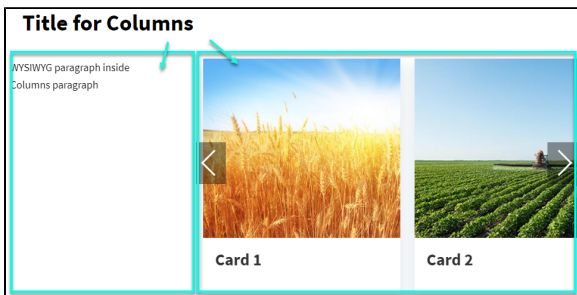

Example of size 33/66: