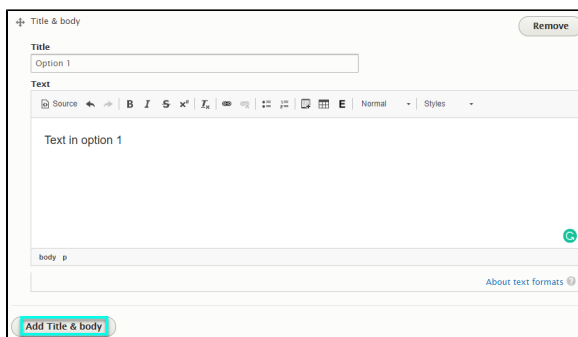

- Basic page
- Press release
- News/stories
- Events
- Brands

You can use accordion paragraph if you want to create FAQ style content with hide/show feature.

Before clicking:

After clicking:

Several questions/answers can be added by clicking on “Add a title & body”.

Available in:

- Landing page

Available in:

- All

Display Newsletter subscription form into your page. Only used to promote corporate newsletter.

Available in:

- Landing page

Display large image, description and link it (full width) to promote content on landing page.

Available in:

- Landing page

Full width promotion blocks, in carousel mode.

Content display, cards mode, it can be used to highlight sub sections. You may choose to add from 1 to 5 columns, in case you add more items than columns chosen, the remaining will be sent to a new row.