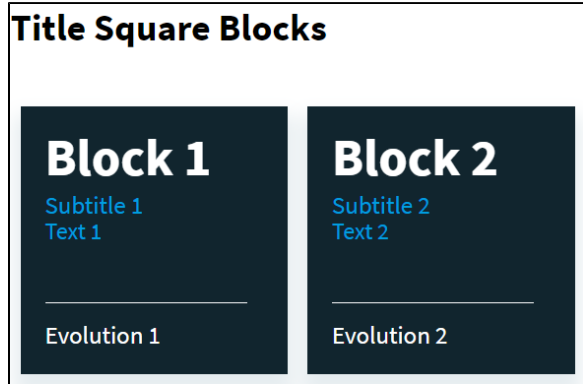

Display the search bar within your page.

Available in:

- All

Quote specific display with two colors to choose from.

- Block

- Push

Available in:

- All (recommended for Landing pages)

Display blocks of content in two columns.

There's 3 options for columns sizing:

- 50/50 - same size for both
- 66/33 - left size column is bigger
- 33/66 - right size column is bigger

Example of size 33/66:

Available in:

- Landing page

Display 3 to 4 mini blocks of content. Mainly used to highlight key figures.

Available in:

- All (mainly for HR purposes)

the Taleo widget displays the latest job opportunities at Solvay (dynamic).