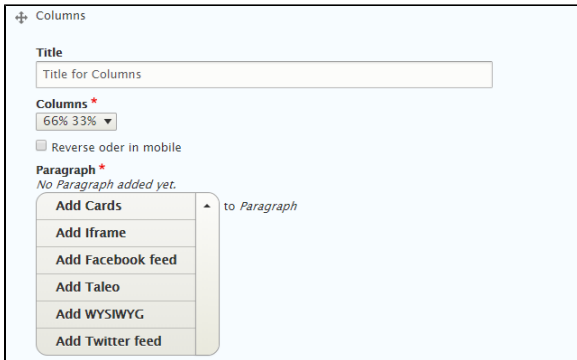

Available in:

- All (recommended for Landing pages)

Display blocks of content in two columns.

There's 3 options for columns sizing:

- 50/50 - same size for both
- 66/33 - left size column is bigger
- 33/66 - right size column is bigger