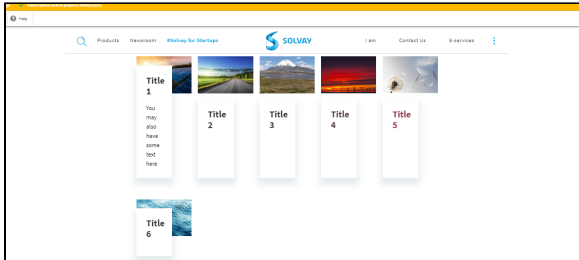

Available in:

- Landing page

Available in:

- All

Display Newsletter subscription form into your page. Only used to promote corporate newsletter.

Available in:

- Landing page

Display large image, description and link it (full width) to promote content on landing page.

Available in:

- Landing page

Full width promotion blocks, in carousel mode.

Content display, cards mode, it can be used to highlight sub sections. You may choose to add from 1 to 5 columns, in case you add more items than columns chosen, the remaining will be sent to a new row.

Display the search bar within your page.

Available in:

- All

Quote specific display with two colors to choose from.

- Block

- Push

Available in:

- All (recommended for Landing pages)