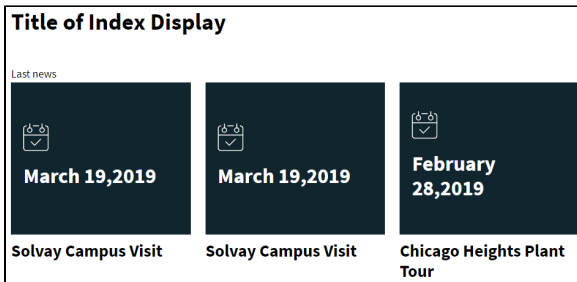

- Insert images ([how to](#))
- Embed videos or social media posts ([how to](#))
- Format (define heading type)

Example:

Available in:

Has to be HTTPS

Available in:

- All

Display dynamic content, based on tags and content types. For example you may display all press releases with the tag "innovation"