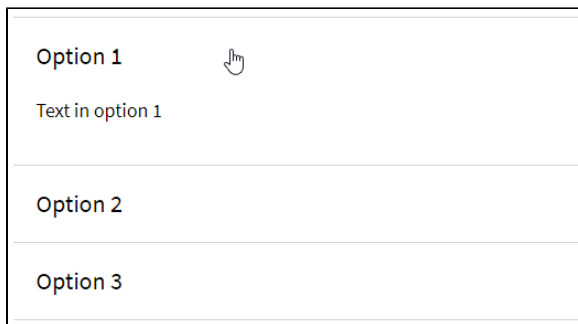

Several questions/answers can be added by clicking on “Add a title & body”.