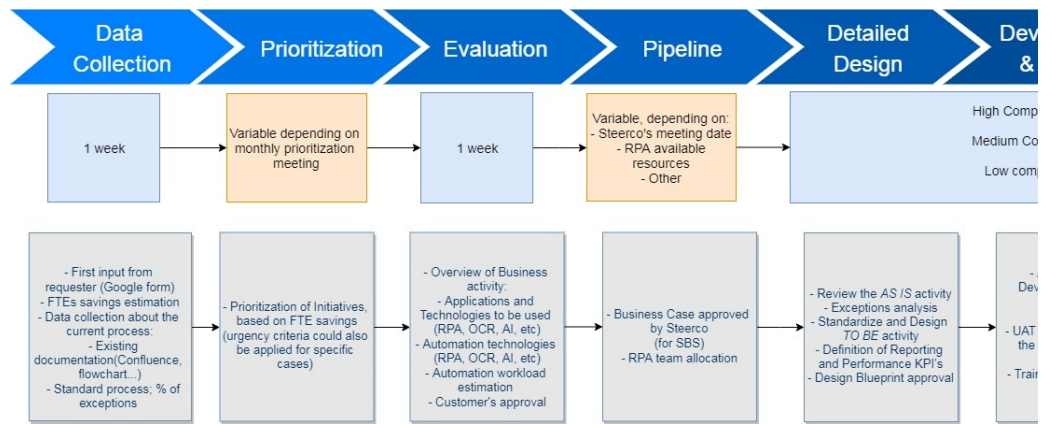

# RPA Methodology

## RPA Methodology

\*RPA Awareness Training\*

\* Timeframe estimation can be impacted by blocking points out of RPA control (e.g. applications' licences/ authorizations) or lack of standardization on the AS/IS process.

## Workflow history

This view shows the 5 most recent entries. The complete workflow log is available from the 'Document Activity' menu item.

Date	Actor	Type	Activity	Version
Nov 16, 2021	Cátia Pinto	Edit	updated the page at 6:00 pm	
		State	changed state to <b>Published</b> at 5:01 pm	v67
Draft	Cátia Pinto	State	gave <i>Approvers</i> approval at 5:01 pm	
		State	changed state to <b>Draft</b> at 5:00 pm	v67
Oct 18, 2021	Cátia Pinto	Edit	updated the page at 6:26 pm	
		State	changed state to <b>Published</b> at 4:44 pm	v66
	Draft	Cátia Pinto	State	gave <i>Approvers</i> approval at 4:44 pm