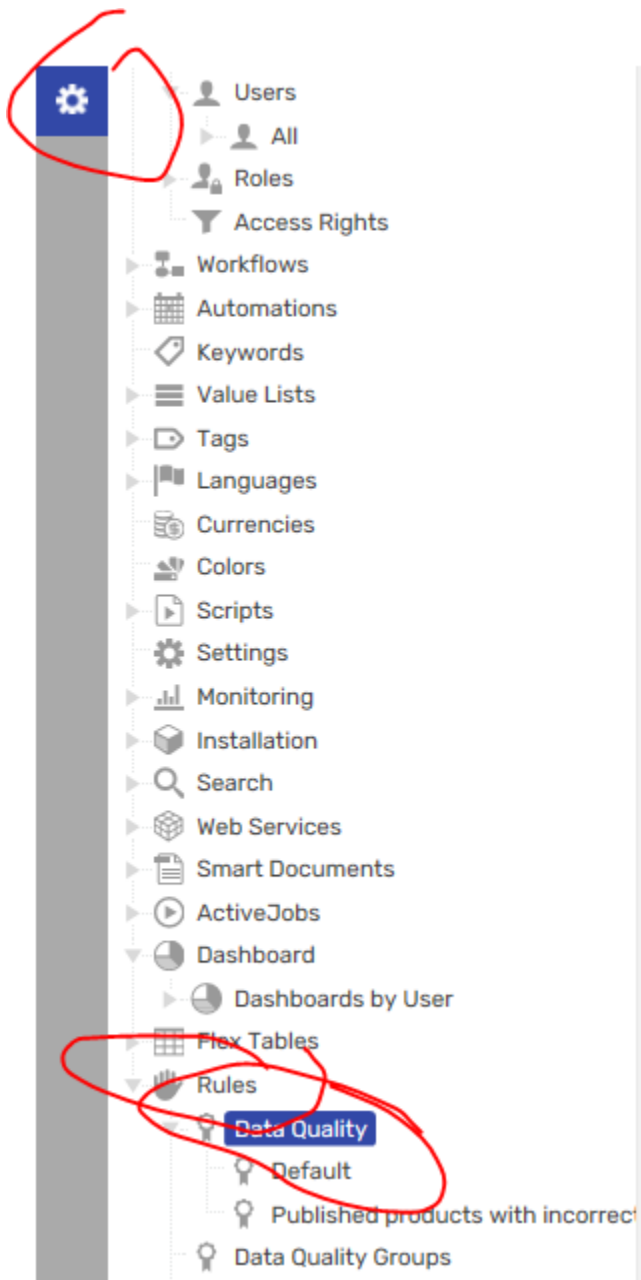

☐	1	A
☐	3	F

Related articles

Need help?

Unable to render {include}

The included page could not be found.