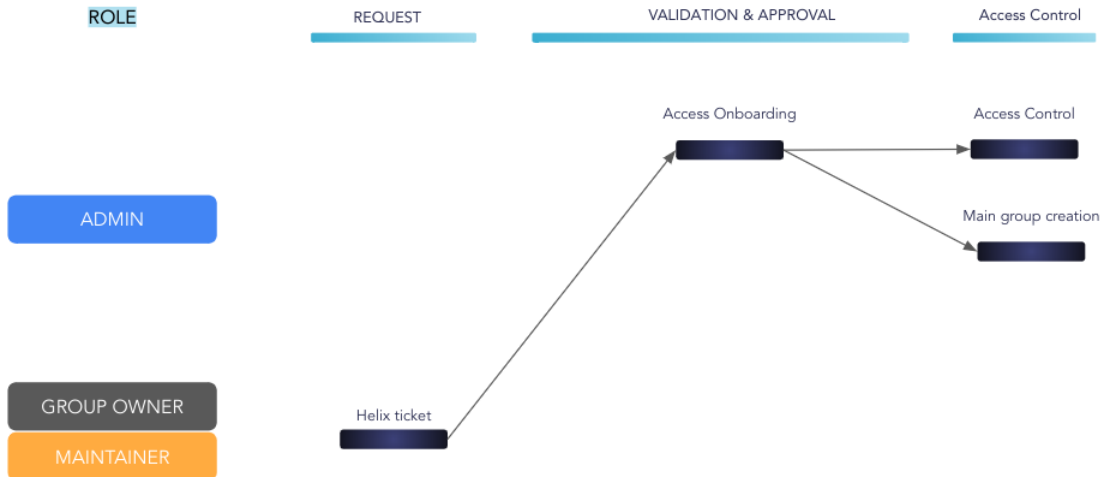

1.2 Request to creating a new main Gitlab Group

Gitlab group ceration workflow

Group owner/maintainer onboarding/offboarding

- Create helix ticket
- Select GITLAB from the applicaiton list
- Indicate your group name (existing or new group)
- Indicate your account/email and role (owner or maintainer) for this group