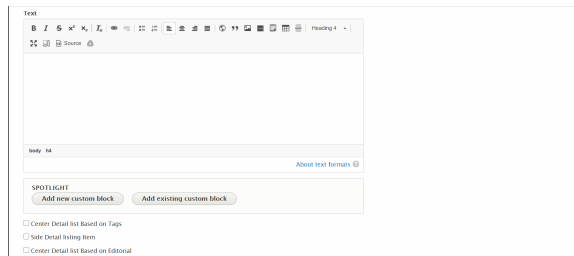

11. Add a document from AODocs

Table of content

Drupal lets to add documents from AODocs

- Document
- Folder
- [Adding Document](#)
- [Adding Folder](#)

Adding Document

Only documents from AODocs system can be inserted in your article

STEP 1

Click on the Google Drive icon, you will be able to navigate within the AODocs Library.

STEP 2

Adding a Document