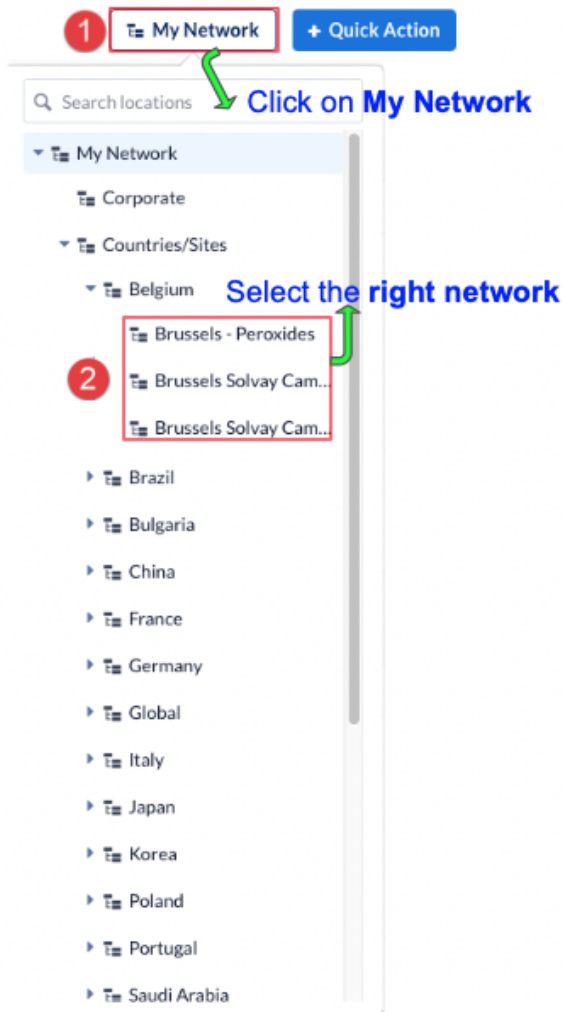

Digital Signage - Appspace Content Management

Digital Signage - Appspace Content Management

Appspace Dashboard Features

Appspace Dashboard Side Features

Dashboard - Accessing a specific network

This section is useful only in case you are managing several networks

There are three main concepts in Appspace.

Main Concepts	Function
✓ Libraries	Upload, create and store the content
✓ Channel	Select the content to display and organize it
✓ Devices	Displays the content