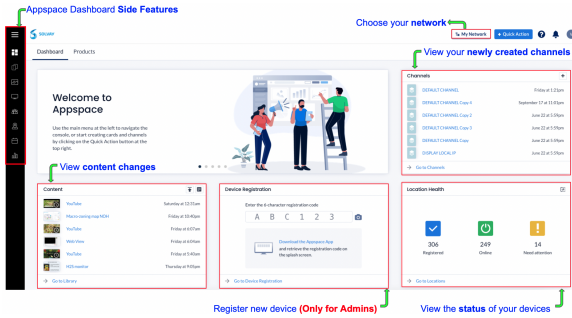

Digital Signage - Appspace Content Management

Digital Signage - Appspace Content Management

Appspace Dashboard Features

Appspace Dashboard Side Features

Dashboard - Accessing a specific network

This section is useful only in case you are managing several networks

There are three main concepts in Appspace.

Main Concepts	Function
✓ Libraries	Upload, create and store the content
✓ Channel	Select the content to display and organize it
✓ Devices	Displays the content