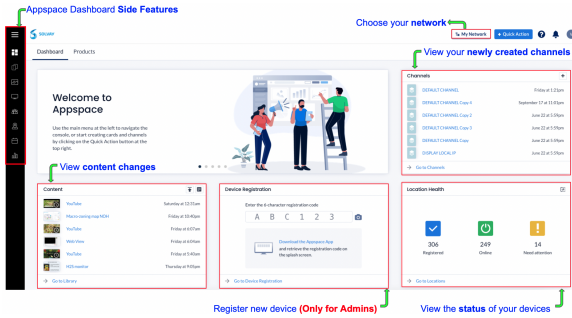

Digital Signage - Appspace Content Management

Digital Signage - Appspace Content Management

Appspace Dashboard Features