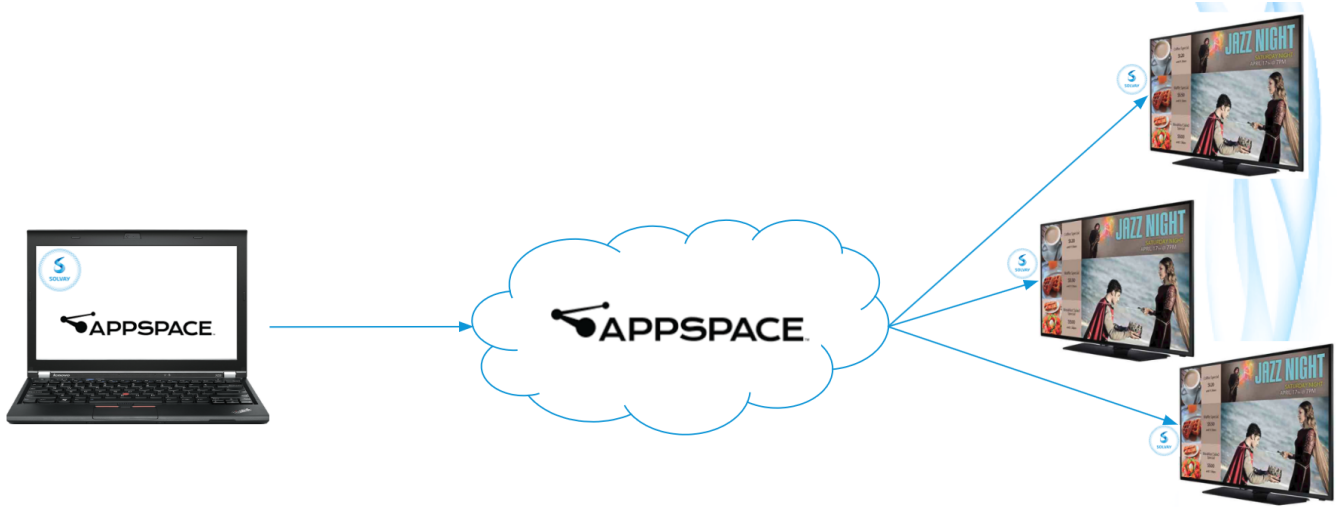

# Digital Signage - Architecture

<b>Appspace is hosted in GCP Hosted Appspace Platform. Content edition on Solvay computer using Appspace software (web) - Various editors possible</b>	<b>Content stored and managed on Appspace web infrastructure goes through Solvay Firewall using VLAN 177 configuration.</b>	<b>Lastly, Content will be replicated in various Solvay Screens (Endpoints)</b>
--	---	---

## + Preface of Digital Signage - Solvay :

A Digital Signage Endpoint is composed of

- One Chromebox connected ✓
- At least one screen ✓
- The content is managed with the Appspace software (web application). ✓

## + The contents in Digital Signage - Solvay:

★ Important corporate communication

★ Local information related to the plant/site

★ Security announcements

★ Widgets including

- 👍 Traffic around the site
- 👍 Rss feed
- 👍 Local weather
- 👍 Life Solvay shares prices