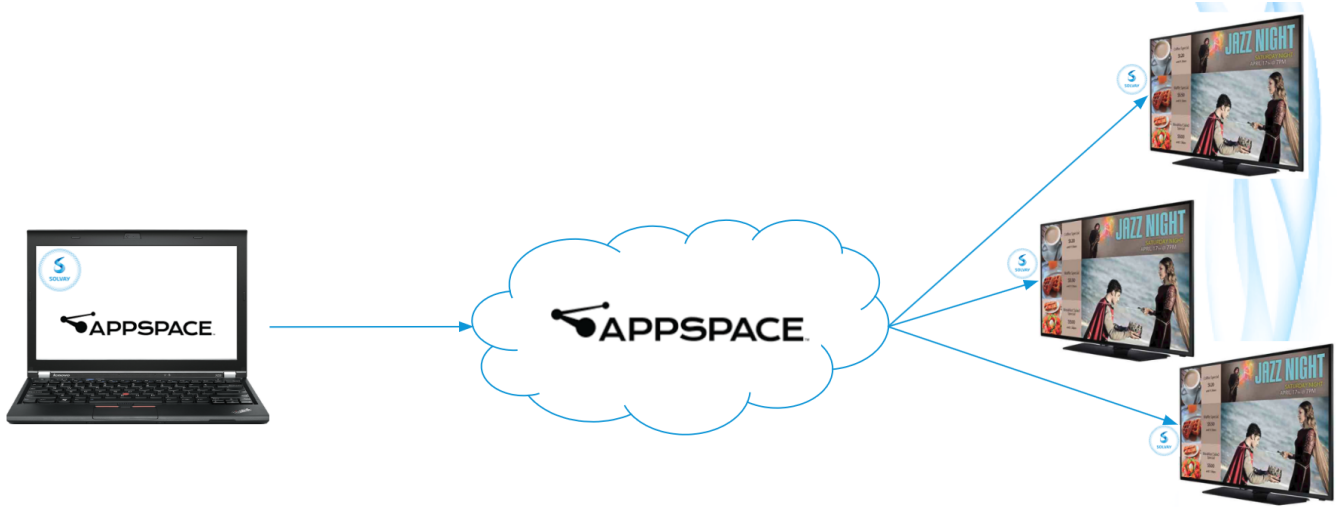

# Digital Signage - Architecture

<p>Appspace is hosted in GCP Hosted Appspace Platform. Content edition on Solvay computer using Appspace software (web) - Various editors possible</p>	<p>Content stored and managed on Appspace web infrastructure goes through Solvay Firewall using VLAN 177 configuration.</p>	<p>Lastly, Content will be replicated in various Solvay Screens (Endpoints)</p>
--	---	---

## + Preface of Digital Signage - Solvay :

A Digital Signage Endpoint is composed of

- One Chromebox connected ✓
- At least one screen ✓
- The content is managed with the Appspace software (web application). ✓

## + The contents in Digital Signage - Solvay:

★ Important corporate communication

★ Local information related to the plant/site

★ Security announcements

★ Widgets including

- 👍 Traffic around the site
- 👍 Rss feed
- 👍 Local weather
- 👍 Life Solvay shares prices