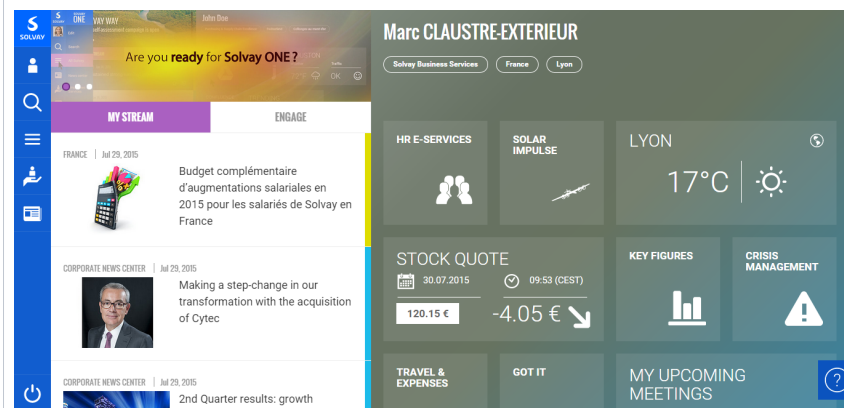

Solvay ONE and legacy Intranet

Solvay ONE (Live - Staging)

i Solvay ONE language management

In Live, switch the used language from your profile ('Edit' in the left toolbar)

In Staging, quickly switch the language with the top right 'Change language' drop down

Webfactory sites

If any issue: [open Webfactory sites document in a new page.](#)

Training sites

Internet & Webfactory: <http://staging.solvay.com/internet/corporate/training/>

Solvay ONE : <https://staging.solvay.com/one/trainingmaster/training/index.html>