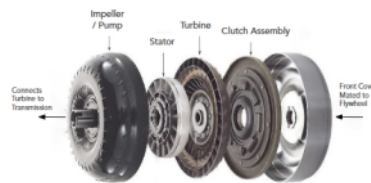

Life solutions

Large Appliances

5G Base Station Antenna

Torque Converters

Torque Converters Video

Small Appliances

Wolfspeed Power Module

Gerotor