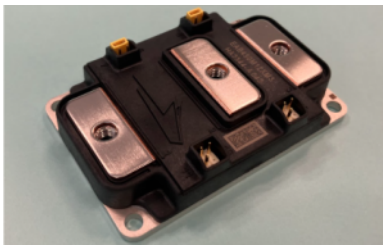

Life solutions

Large Appliances

5G Base Station Antenna

Torque Converters

Torque Converters Video

Small Appliances

Wolfspeed Power Module

Gerotor