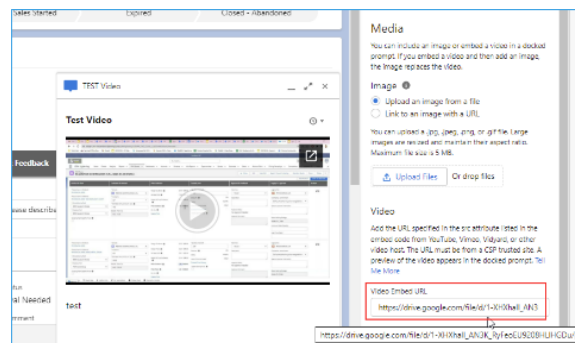

The permission set that allow management of in App Guidance is : "*Manage Prompt*"

1/ How to Access In-App Guidance menu

1 - Access the Salesforce Setup

2 - Access *In-App Guidance* menu

2/ How to use it

1. Specify the in-app guidance type, prompt type and position, and content.
2. Review, move, and delete steps in a walkthrough.
3. Edit additional settings such as action button and links, profile, user permissions, schedule, active status, and name details.
4. Use the buttons to guide you through the builder.
5. See what other in-app guidance is on the current page.
6. Indicates if the in-app guidance is active or inactive.
7. The buttons change as you are adding, editing, or previewing the in-app guidance. Some common buttons are Clone, Add Step, Save, and Done. By clicking Save, you save any changes that you made. By clicking Done, you close the sidebars to restart at the add screen.
8. Preview in-app guidance in your app so you can place it where you want in the app. After you start authoring in-app guidance, you'll see a preview of the prompt and walkthrough as you customize it. Some org interactions, such as editing a page layout and switching to Salesforce Classic, aren't available inside of the canvas.

3/ Videos

Unable to locate Jira server for this macro. It may be due to Application Link configuration.

- You can add video on "Docked Prompt".
- They have to be stored in a Solvay Google drive and accessible from the user.