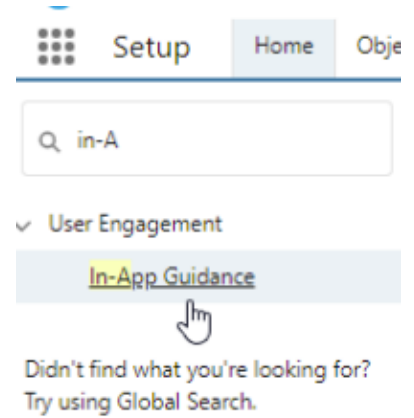

The permission set that allow management of in App Guidance is : "*Manage Prompt*"

1/ How to Access In-App Guidance menu

1 - Access the Salesforce Setup

2 - Access *In-App Guidance* menu

2/ How to use it

1. Specify the in-app guidance type, prompt type and position, and content.
2. Review, move, and delete steps in a walkthrough.
3. Edit additional settings such as action button and links, profile, user permissions, schedule, active status, and name details.
4. Use the buttons to guide you through the builder.
5. See what other in-app guidance is on the current page.
6. Indicates if the in-app guidance is active or inactive.
7. The buttons change as you are adding, editing, or previewing the in-app guidance. Some common buttons are Clone, Add Step, Save, and Done. By clicking Save, you save any changes that you made. By clicking Done, you close the sidebars to restart at the add screen.
8. Preview in-app guidance in your app so you can place it where you want in the app. After you start authoring in-app guidance, you'll see a preview of the prompt and walkthrough as you customize it. Some org interactions, such as editing a page layout and switching to Salesforce Classic, aren't available inside of the canvas.