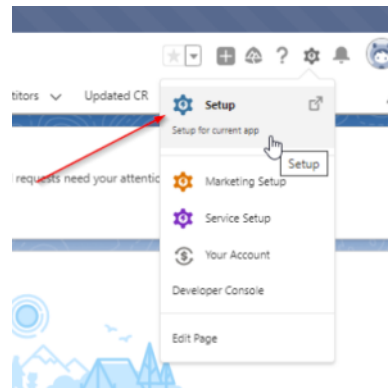

The permission set that allow management of in App Guidance is : "*Manage Prompt*"

1/ How to Access In-App Guidance menu

1 - Access the Salesforce Setup

2 - Access *In-App Guidance* menu

2/ How to use it

1. Specify the in-app guidance type, prompt type and position, and content.
2. Review, move, and delete steps in a walkthrough.
3. Edit additional settings such as action button and links, profile, user permissions, schedule, active status, and name details.
4. Use the buttons to guide you through the builder.
5. See what other in-app guidance is on the current page.
6. Indicates if the in-app guidance is active or inactive.
7. The buttons change as you are adding, editing, or previewing the in-app guidance. Some common buttons are Clone, Add Step, Save, and Done. By clicking Save, you save any changes that you made. By clicking Done, you close the sidebars to restart at the add screen.
8. Preview in-app guidance in your app so you can place it where you want in the app. After you start authoring in-app guidance, you'll see a preview of the prompt and walkthrough as you customize it. Some org interactions, such as editing a page layout and switching to Salesforce Classic, aren't available inside of the canvas.