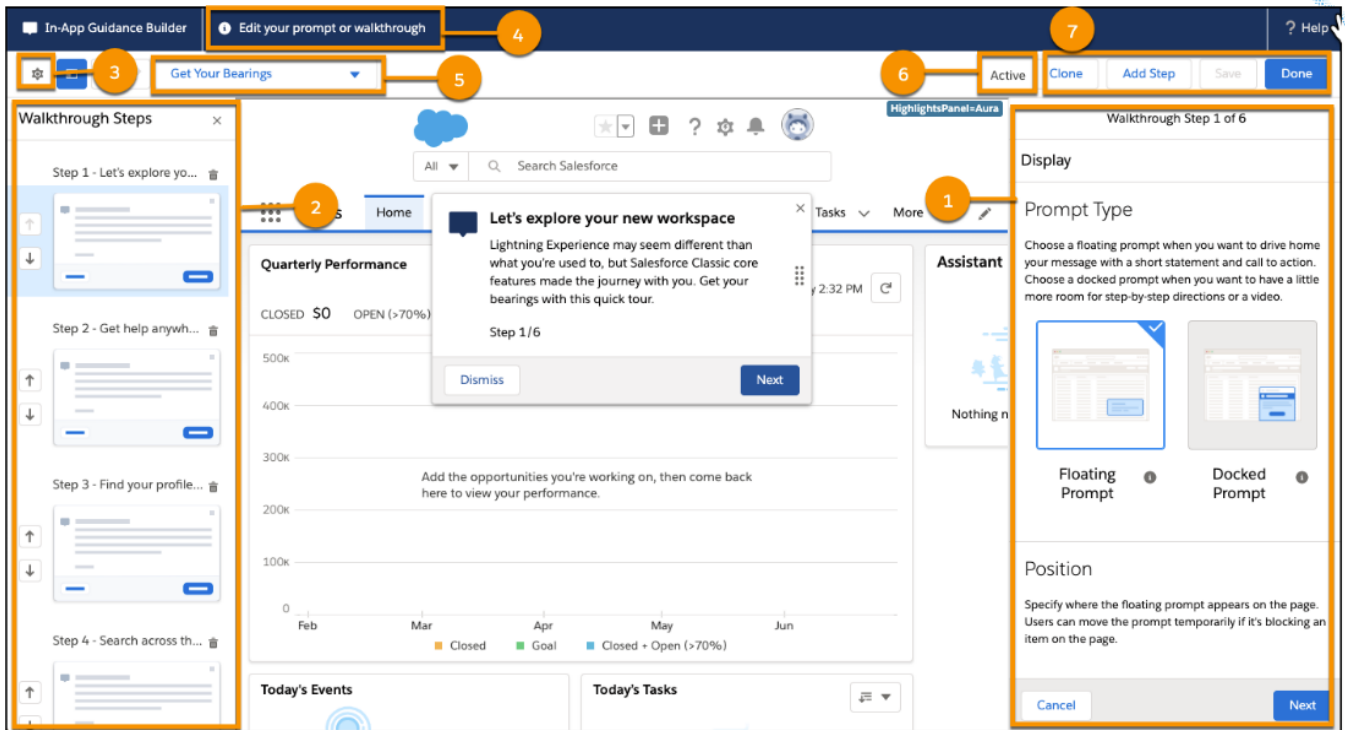

The permission set that allow management of in App Guidance is : "*Manage Prompt*"

1/ How to Access In-App Guidance menu

1 - Access the Salesforce Setup

2 - Access *In-App Guidance* menu

2/ How to use it

1. Specify the in-app guidance type, prompt type and position, and content.
2. Review, move, and delete steps in a walkthrough.
3. Edit additional settings such as action button and links, profile, user permissions, schedule, active status, and name details.
4. Use the buttons to guide you through the builder.
5. See what other in-app guidance is on the current page.
6. Indicates if the in-app guidance is active or inactive.
7. The buttons change as you are adding, editing, or previewing the in-app guidance. Some common buttons are Clone, Add Step, Save, and Done. By clicking Save, you save any changes that you made. By clicking Done, you close the sidebars to restart at the add screen.
8. Preview in-app guidance in your app so you can place it where you want in the app. After you start authoring in-app guidance, you'll see a preview of the prompt and walkthrough as you customize it. Some org interactions, such as editing a page layout and switching to Salesforce Classic, aren't available inside of the canvas.

On the Videosection , add the link.

To get the link to the video follow those 3 steps :

1/ Open in a new Window

2/ Select "Embed item..."

3/ Copy the whole URL from the "src" tag

Example of code :

```
<iframe src="https://drive.google.com/file/d/1KBkVLj-slf3mw8a3tOe8BdMU2VdM5eAB/preview" width="640" height="480" allow="autoplay"></iframe>
```