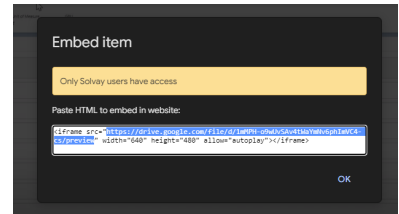

On the Videosection , add the link.

To get the link to the video follow those 3 steps :

1/ Open in a new Window

2/ Select "Embed item..."

3/ Copy the whole URL from the "src" tag

Example of code :

```
<iframe src="https://drive.google.com/file/d/1KBkVLj-slf3mw8a3tOe8BdMU2VdM5eAB/preview" width="640" height="480" allow="autoplay"></iframe>
```