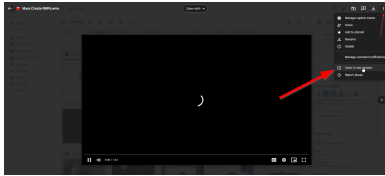

To get the link to the video follow those 3 steps :

1/ Open in a new Window