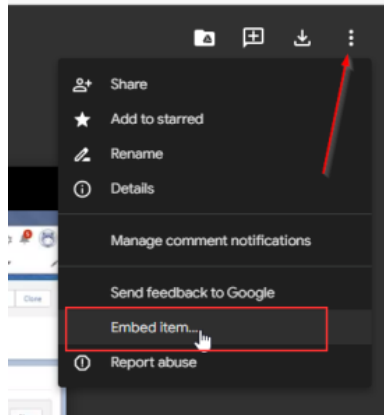

2/ Select "Embed item..."