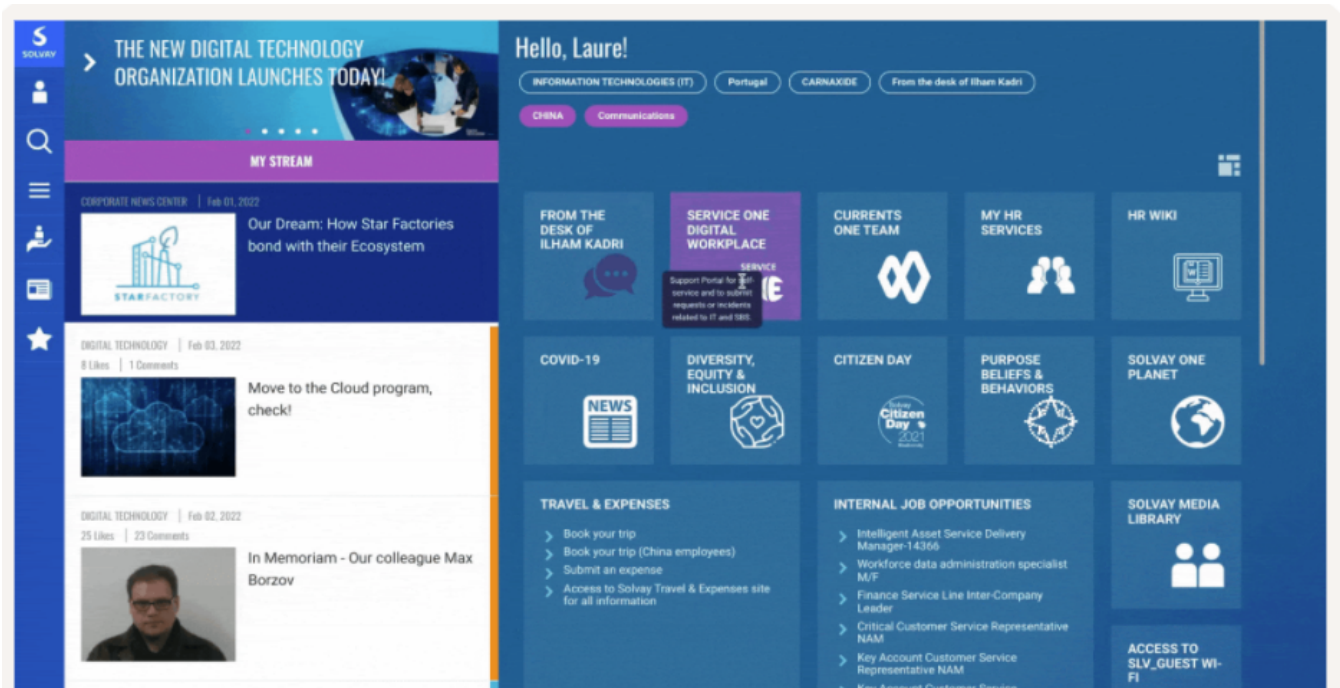

How to access Service One & How to search box

How to access Service One & How to use the search box

HOW TO ACCESS SERVICE ONE

Enter Syensqo One Click Service One At the top of the page you'll see the Search box.

THE TILE ON SYENSQO ONE LOOKS LIKE THIS:

HOW TO USE THE SEARCH BOX

Use the Search box to type the relevant keywords. Ex: offboarding, promotion etc.

Date last updated: 15 Feb 2022