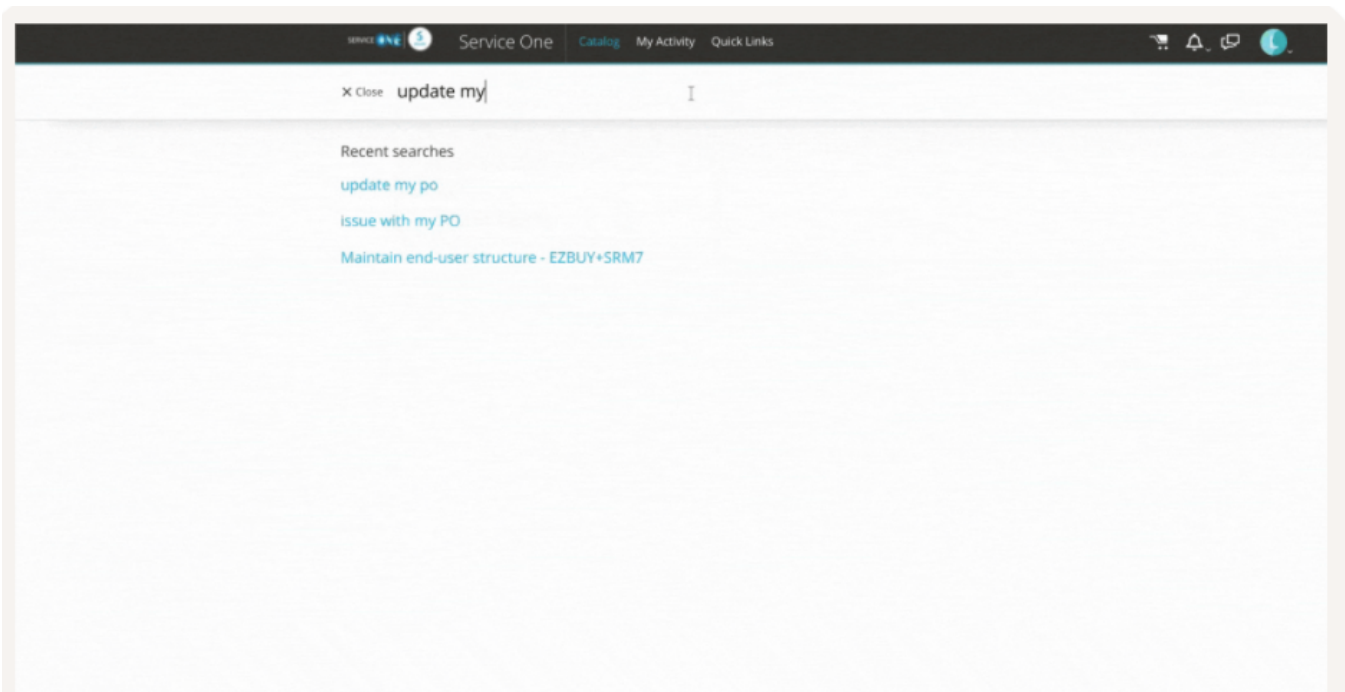

How to access Service One & How to search box

How to access Service One & How to use the search box

HOW TO ACCESS SERVICE ONE

Enter Syensqo One Click Service One At the top of the page you'll see the Search box.

THE TILE ON SYENSQO ONE LOOKS LIKE THIS:

HOW TO USE THE SEARCH BOX

Use the Search box to type the relevant keywords. Ex: offboarding, promotion etc.

Date last updated: 15 Feb 2022