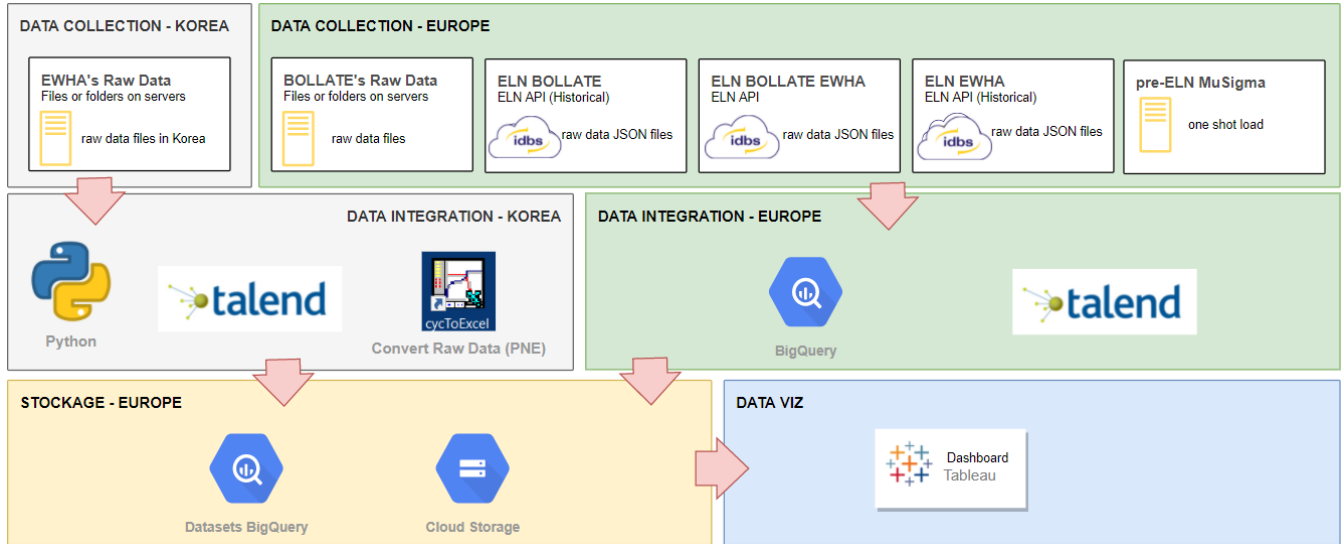

BP Architecture Overview

This document gives overview on whole design of the application involves with. Interaction with External Application will also be reflected here.

- [Overview of Architecture Diagram](#)
- [GCP APIs used](#)
- [GCP Resources used](#)

Overview of Architecture Diagram

Diagram of the solution including the external system

Schemas

All schemas can be found on the following GDrive link:

#133 Battery Data management platform >> 06 - Documentation >> [Architecture](#) >> [Battery Data Scheme and Diagrams](#)