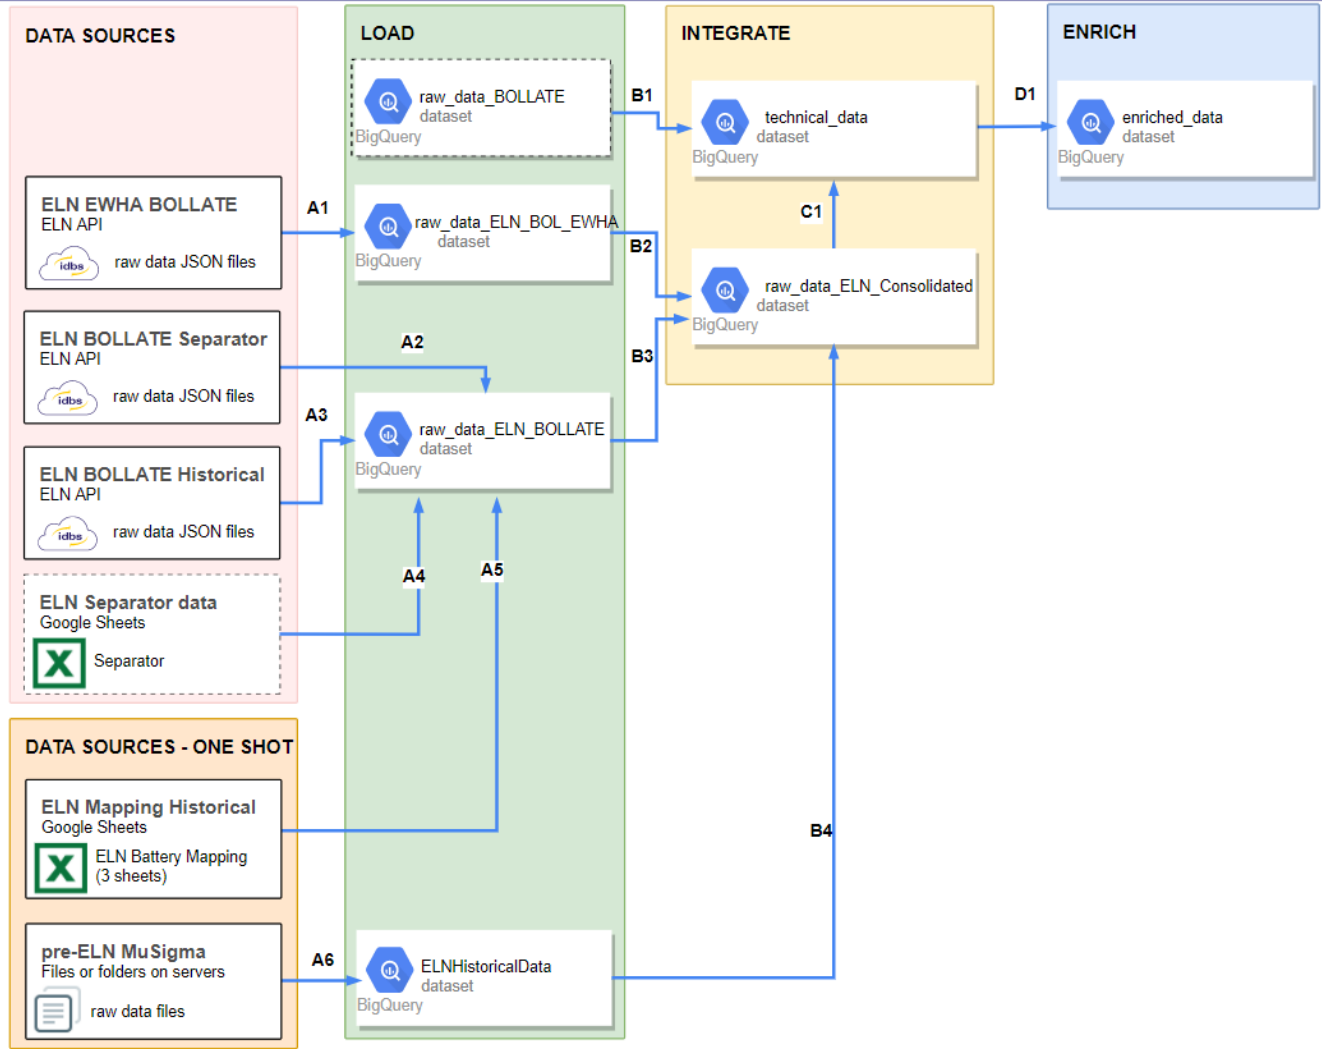

BP TD - Bollate - ELN Data

Technical documentation for the Bollate ELN data load and integration.

Summary

- [Sum-up](#)
- [ELN Mapping](#)
- [ELN Data Model](#)
- [Macro Schema](#)
- [Data Sources](#)
- [Data Load and Integration](#)
- [Presentation](#)

Sum-up

Data Sources	ELN, Spreadsheets		
Mapping spreadsheet			
	Talend job	Query SQL	BigQuery Target Tables
Data Load			
Integration			
Presentation			

ELN Mapping

ELN Data Model

https://app.diagrams.net/#G1sD6OqKnBzSR_SrGvzlhEI7s5F5vUGQqD

Macro Schema

Data Sources

Source	Description	Data Status	Flow Status
ELN EWHA BOLLATE (ELN current spreadsheet)	This is a standard ELN spreadsheet for Ewha and Bollate	HOT	ACTIVE
ELN BOLLATE (ELN historic spreadsheet)	This is a ancient format for ELN spreadsheet. The data is still necessary but it's been	COLD	DISABLED
ELN Battery mapping	This is a spreadsheet has many necessary sheets. It's used mainly for mapping data between the historic spreadsheet and the new one	COLD	ONE SHOT
ELN MuSigma (pré-ELN)	Before the ELN spreadsheets specific for battery, the enterprise MuSigma created some process to recover some ELN data	COLD	DISABLED
ELN Separator data Mapping		?	?

Data Load and Integration

BOLLATE ELN DATA

N	Description
A1	
A2	
A3	
A4	
A5	
A6	
B1	
B2	
B3	
B4	
C1	
D1	

Presentation