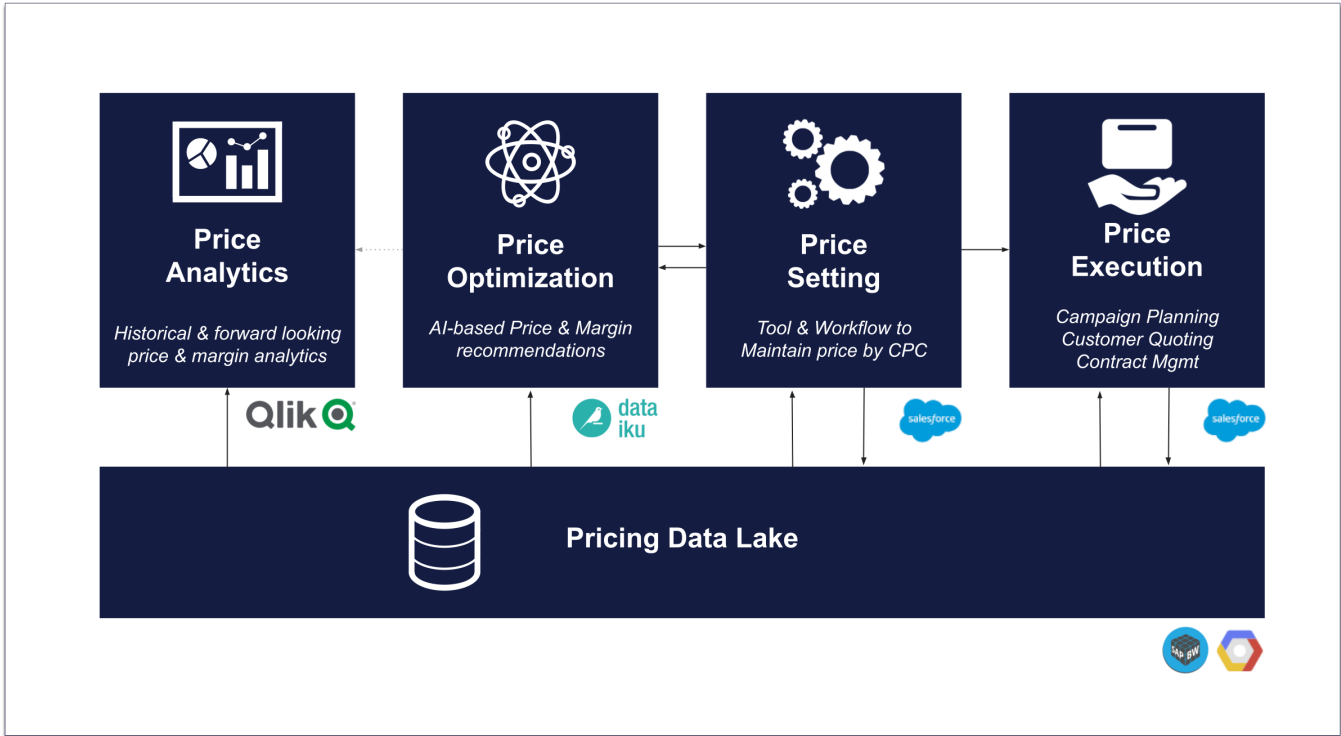

# Applications landscape

The Pricing Product in Solvay is a single DT Product, supporting an end-to-end Business Process across different modules & platforms

## New To-Be Architecture - Implementation In Progress