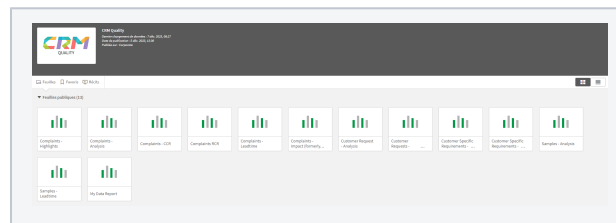

Dashboards

[[Customer 360° dashboard](#)] [[Contract Dashboard](#)] [[CRM Quality Dashboard](#)] [[Global Supply Chain Dashboard](#)] [[Opportunities Dashboard](#)] [[Pricing Dashboard](#)]

Customer 360° dashboard

Contract Dashboard

CRM Quality Dashboard

- [CRM Quality Dashboard SCO User Guides and Training Materials](#)

Global Supply Chain Dashboard

Opportunities Dashboard

Pricing Dashboard