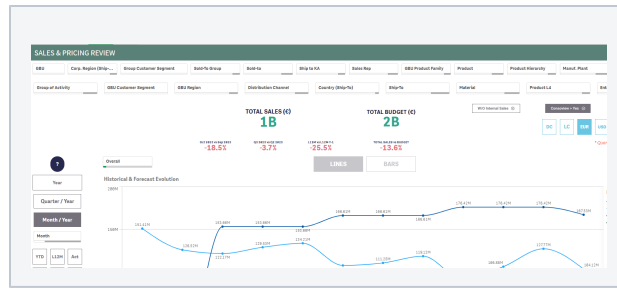

Dashboards

[[Customer 360° dashboard](#)] [[Contract Dashboard](#)] [[CRM Quality Dashboard](#)] [[Global Supply Chain Dashboard](#)] [[Opportunities Dashboard](#)] [[Pricing Dashboard](#)]

Customer 360° dashboard

Contract Dashboard

CRM Quality Dashboard

- [CRM Quality Dashboard SCO User Guides and Training Materials](#)

Global Supply Chain Dashboard

Opportunities Dashboard

Pricing Dashboard