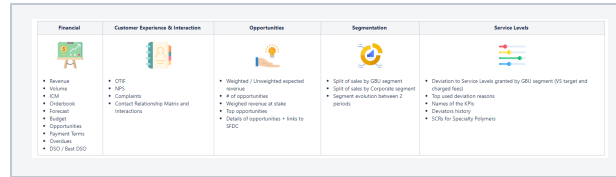

Dashboards

[[Customer 360° dashboard](#)] [[Contract Dashboard](#)] [[CRM Quality Dashboard](#)] [[Global Supply Chain Dashboard](#)] [[Opportunities Dashboard](#)] [[Pricing Dashboard](#)]

Customer 360° dashboard

Contract Dashboard

CRM Quality Dashboard

- [CRM Quality Dashboard SCO User Guides and Training Materials](#)

Global Supply Chain Dashboard

Opportunities Dashboard

Pricing Dashboard