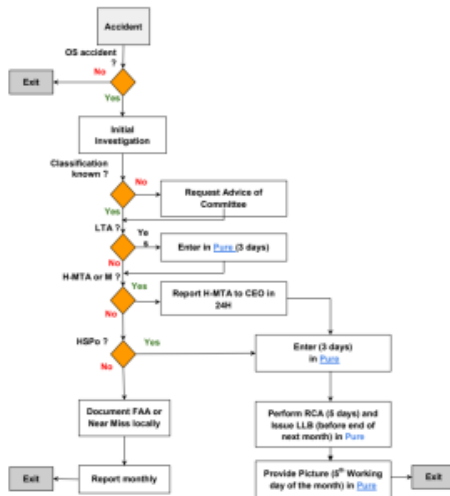

# OS Reporting

Updated 6.30.2023

No longer valid... page being revised by OS Network

[Access the procedure \(+ definitions\)](#)

**NOTE: All incidents are to be reported and managed through Gensuite**

[Enter the accident in Gensuite](#)