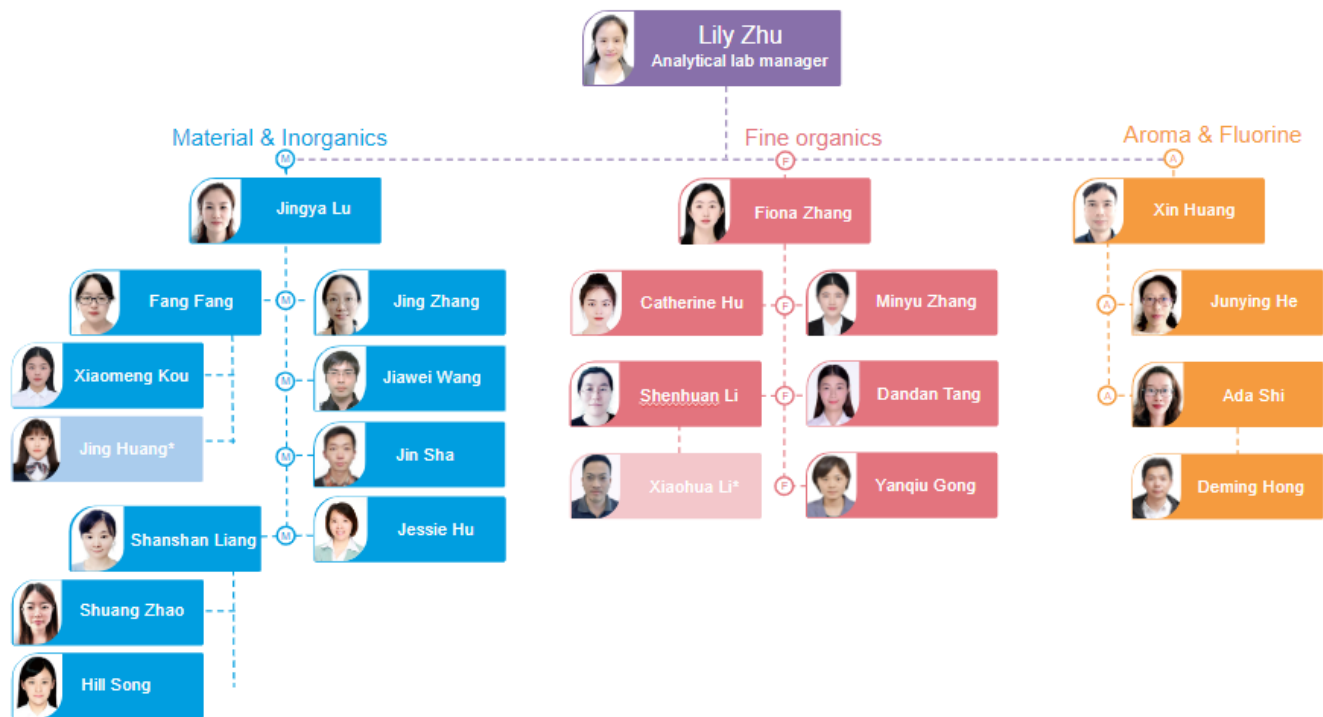

Organization Chart

Contact Info	
Material & Inorganics	Manager
	The content of this macro can only be viewed by users who have logged in.
	The content of this macro can only be viewed by users who have logged in.
	The content of this macro can only be viewed by users who have logged in.