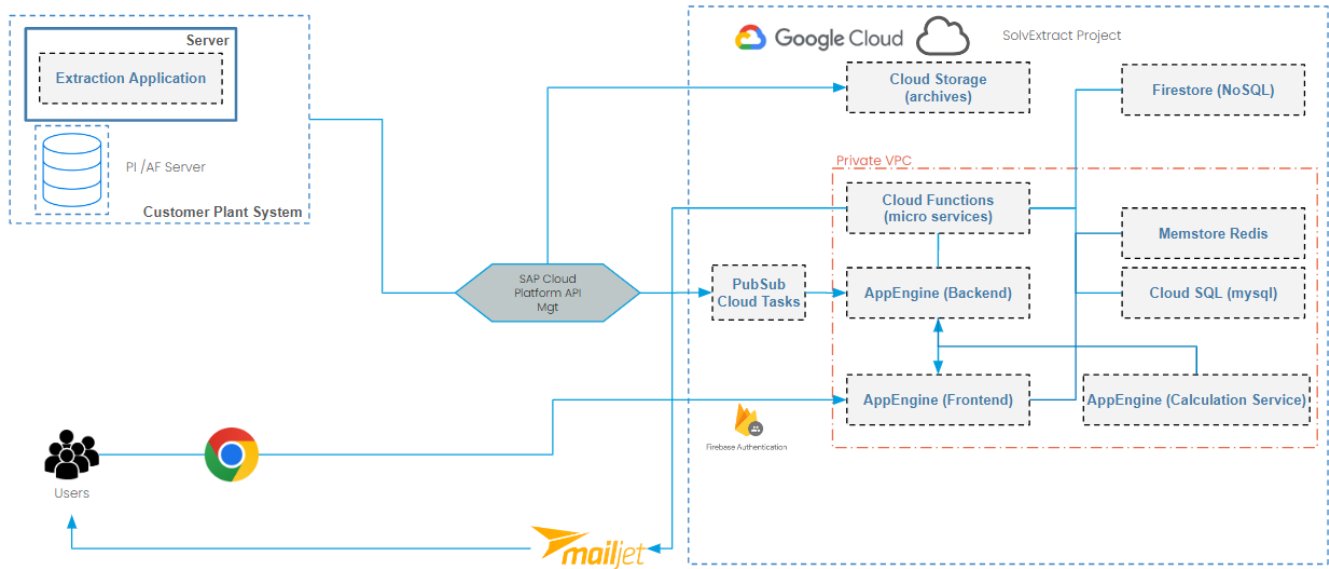

## Architecture

TUPPER-ext, Todd you can add your stuff here

Link to latest Architecture Analysis validated by architecture team (January 2024):

## Syensqo

SolvExtract Web Application is built managed services hosted in Syensqo's Google Cloud Platform organization.

The application frontend (<https://solvextract.syensqo.com>) runs on Google App Engine has been optimized into microservices using Cloud Function to improve resiliency and reduce latency.

## High level Technical blueprint

Additionally, Syensqo develops custom scripts for each customer adapted to their environment to send the relevant data to the SolvExtract backend for processing.