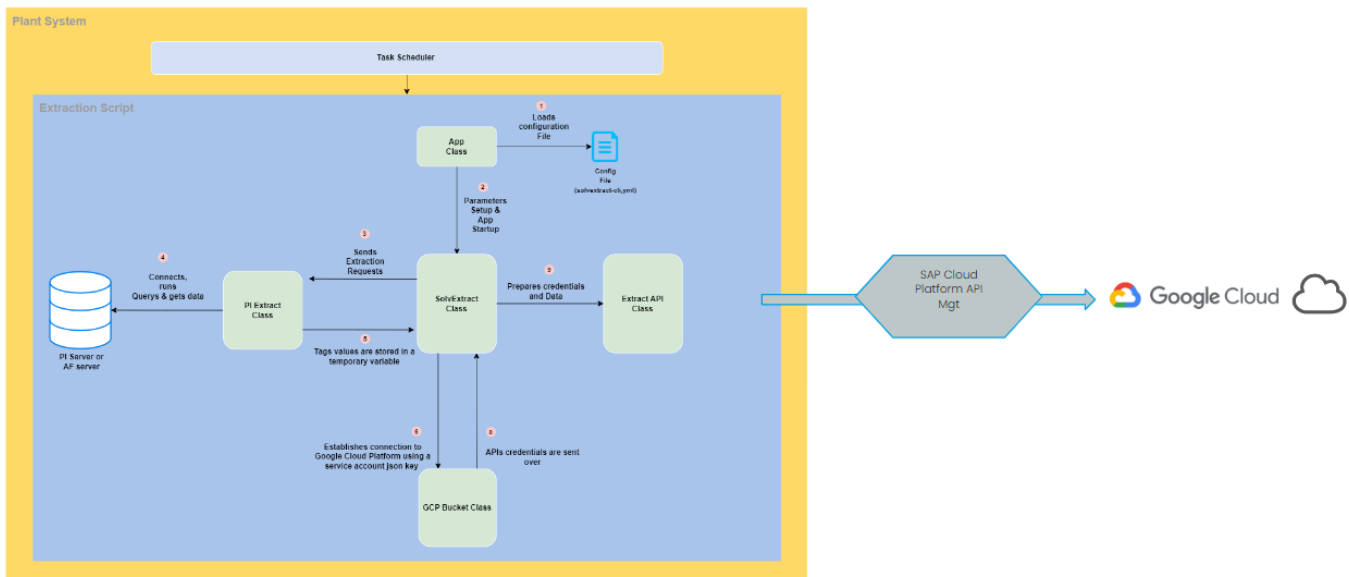

High level Technical blueprint (Plant System Zoom)

Supervision & Notifications

For application managers, a dashboard provides visibility of the data reception coming from Customer sites

customer	customer plant	last insert	hours w/o data	minites w/o ...	avg insert minutes	warning	alert
Pampa Camarones	Pampa Camarones V.2	Jul 29, 2024, 2:00:44 PM	67	4033	1277	true	false
MMG	Kinsevere	Aug 1, 2024, 6:00:18 AM	3	194	257	false	false
KAZ Minerals	Aktogay	Aug 1, 2024, 8:32:23 AM	0	41	242	false	false
Glencore	Lomas Bayas	Aug 1, 2024, 7:00:13 AM	2	134	258	false	false
Freeport	El Abra	Aug 1, 2024, 7:03:50 AM	2	130	283	false	false
Freeport	Morenci Metcalf Operations	Aug 1, 2024, 7:01:46 AM	2	132	295	false	false
Freeport	Morenci Central (Interlaced) Operations	Aug 1, 2024, 7:04:00 AM	2	130	279	false	false
Freeport	Safford	Aug 1, 2024, 7:01:58 AM	2	132	315	false	false
Freeport	Chino	Aug 1, 2024, 7:04:15 AM	2	130	281	false	false
Freeport	Morenci Modoc Operations	Aug 1, 2024, 3:02:22 AM	6	371	297	true	false
Codelco	División Gabriela Mistral	Aug 1, 2024, 9:00:29 AM	0	13	69	false	false
Codelco	División Radomiro Tomic	Aug 1, 2024, 9:00:20 AM	0	14	69	false	false
Asarco	Silver Bell Operations	Aug 1, 2024, 12:00:58 AM	9	553	496	true	false
Asarco	Rav Operations	Jul 31, 2024, 7:03:45 PM	14	850	1440	false	false

Additionally, warning and alert notifications are published to a Space to inform administrators and managers or a potential disruption.