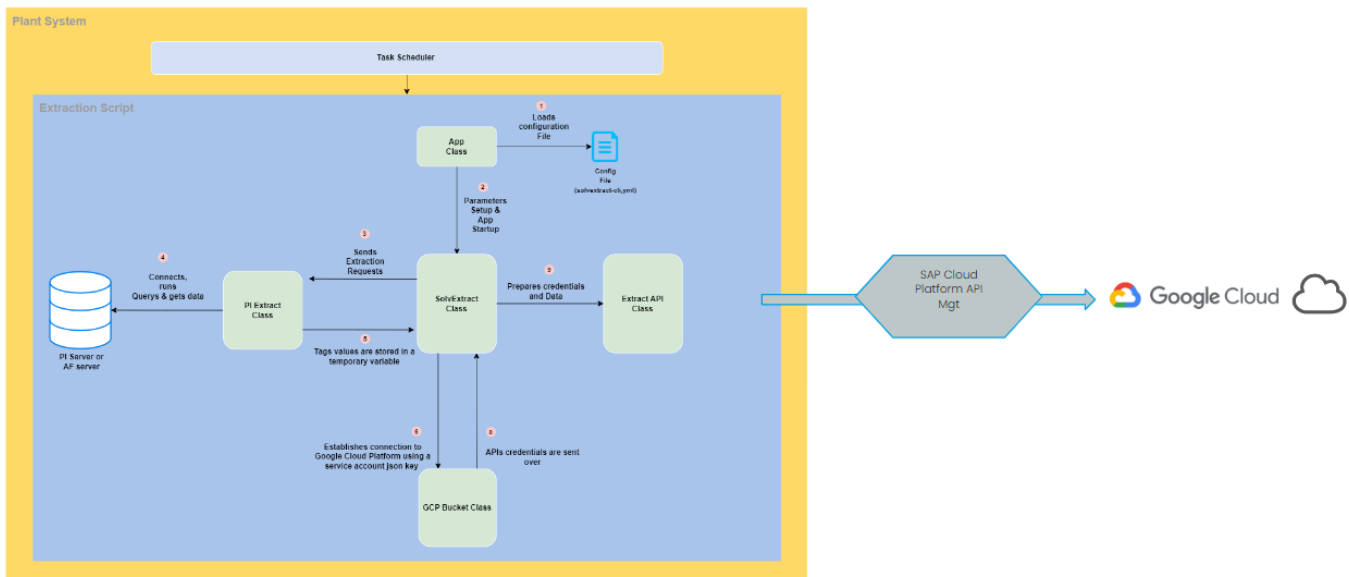

Architecture

Architecture

TUPPER-ext, Todd you can add your stuff here

Link to latest Architecture Analysis validated by architecture team (January 2024):

Syensqo

SolvExtract Web Application is built managed services hosted in Syensqo's Google Cloud Platform organization.

The application frontend (<https://solvextract.syensqo.com>) runs on Google App Engine has been optimized into microservices using Cloud Function to improve resiliency and reduce latency.

High level Technical blueprint

Additionally, Syensqo develops custom scripts for each customer adapted to their environment to send the relevant data to the SolvExtract backend for processing.

Scripts Deployed for Customers

High level Technical blueprint (Plant System Zoom)