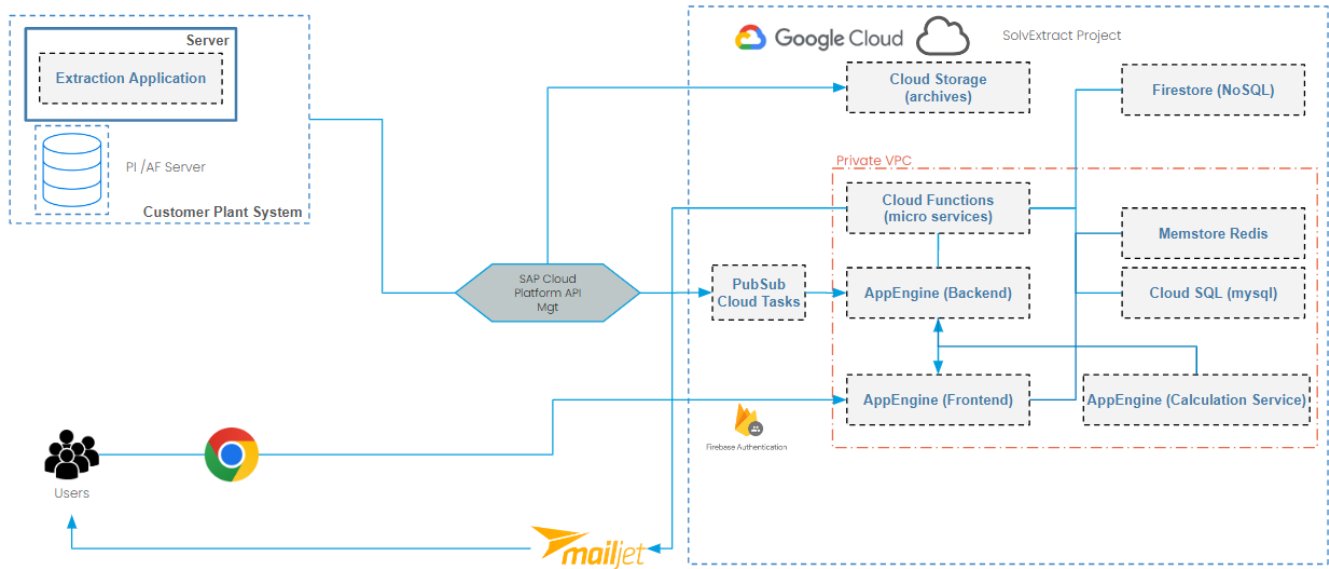

Architecture

Architecture

TUPPER-ext, Todd you can add your stuff here

Link to latest Architecture Analysis validated by architecture team (January 2024):

Syensqo

SolvExtract Web Application is built managed services hosted in Syensqo's Google Cloud Platform organization.

The application frontend (<https://solvextract.syensqo.com>) runs on Google App Engine has been optimized into microservices using Cloud Function to improve resiliency and reduce latency.

High level Technical blueprint

Additionally, Syensqo develops custom scripts for each customer adapted to their environment to send the relevant data to the SolvExtract backend for processing.

Scripts Deployed for Customers

High level Technical blueprint (Plant System Zoom)