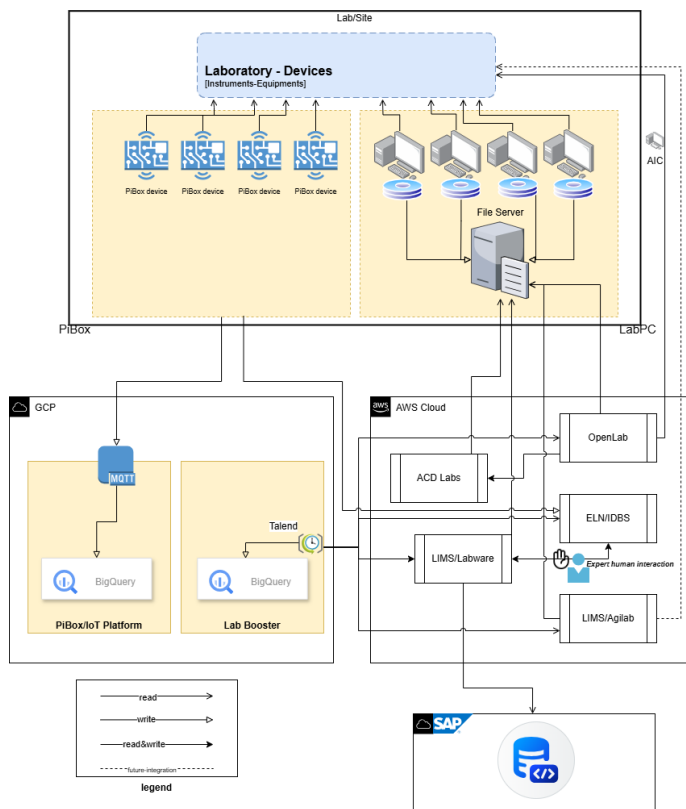

Data Acquisition - Experiment Automation

Domains Interaction - Data producing/consumption

R&I - Data Acquisition

Recent space activity

CHABRA-ext, Robbie
 Cloud Readiness Discovery for Each LabPC Site created about 3 hours ago
 Security Posture Discovery for Each LabPC Site created about 3 hours ago

Space contributors

- OLIVEIRA, Tiago (27 days ago)
- REY, Antoine (515 days ago)

[Network Capacity Discovery for Each LabPC Site](#) created about 3 hours ago
[Existing LabPC Infrastructure Estate](#) created about 4 hours ago
[Discover Phase](#) updated about 4 hours ago [view change](#)