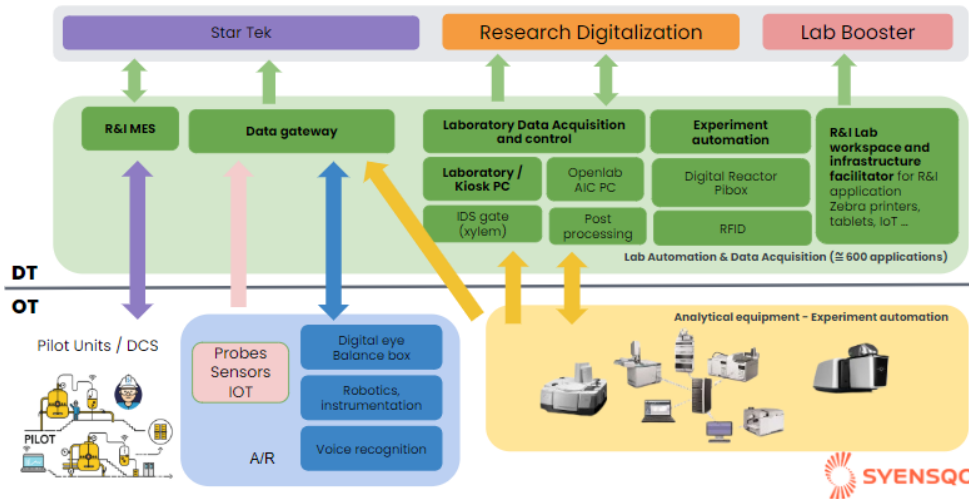

Data Acquisition - Experiment Automation

Domains Interaction - Data producing/consumption

R&I - Data Acquisition

Recent space activity

CHABRA-ext, Robbie
 Cloud Readiness Discovery for Each LabPC Site created about 3 hours ago
 Security Posture Discovery for Each LabPC Site created about 3 hours ago

Space contributors

- OLIVEIRA, Tiago (27 days ago)
- REY, Antoine (515 days ago)

[Network Capacity Discovery for Each LabPC Site](#) created about 3 hours ago
[Existing LabPC Infrastructure Estate](#) created about 4 hours ago
[Discover Phase](#) updated about 4 hours ago [view change](#)