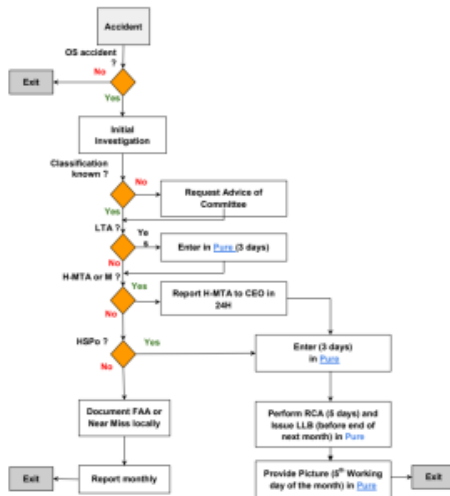

OS Reporting

Updated 6.30.2023

No longer valid... page being revised by OS Network

[Access the procedure \(+ definitions\)](#)

NOTE: All incidents are to be reported and managed through Gensuite

[Enter the accident in Gensuite](#)

Download Lessons Learned Bulletin Template

OS homepage