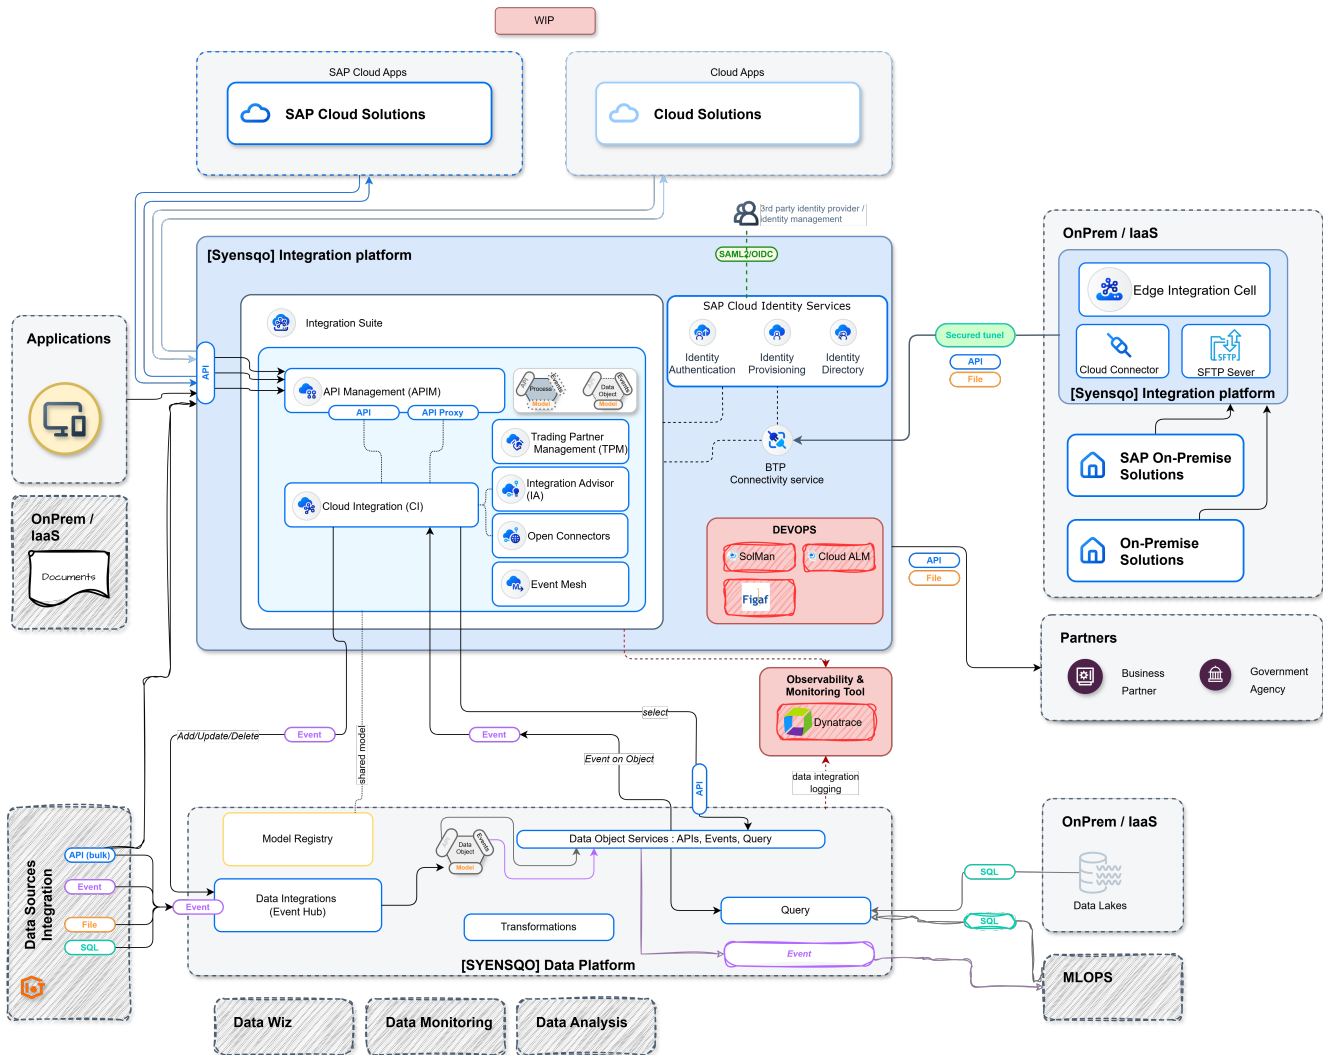

# Integration Platform - WIP (V2.x) - Systems and components view

NEXT VERSION (WIP)

## Data source integration

## DEVOPS Components

The current solution is based on the usage of SolMan (SAP Solution Manager) and SAP Cloud ALM.

We are assessing the FIGAF Solution - Figaf DevOps Suite for SAP

## Monitoring Tool