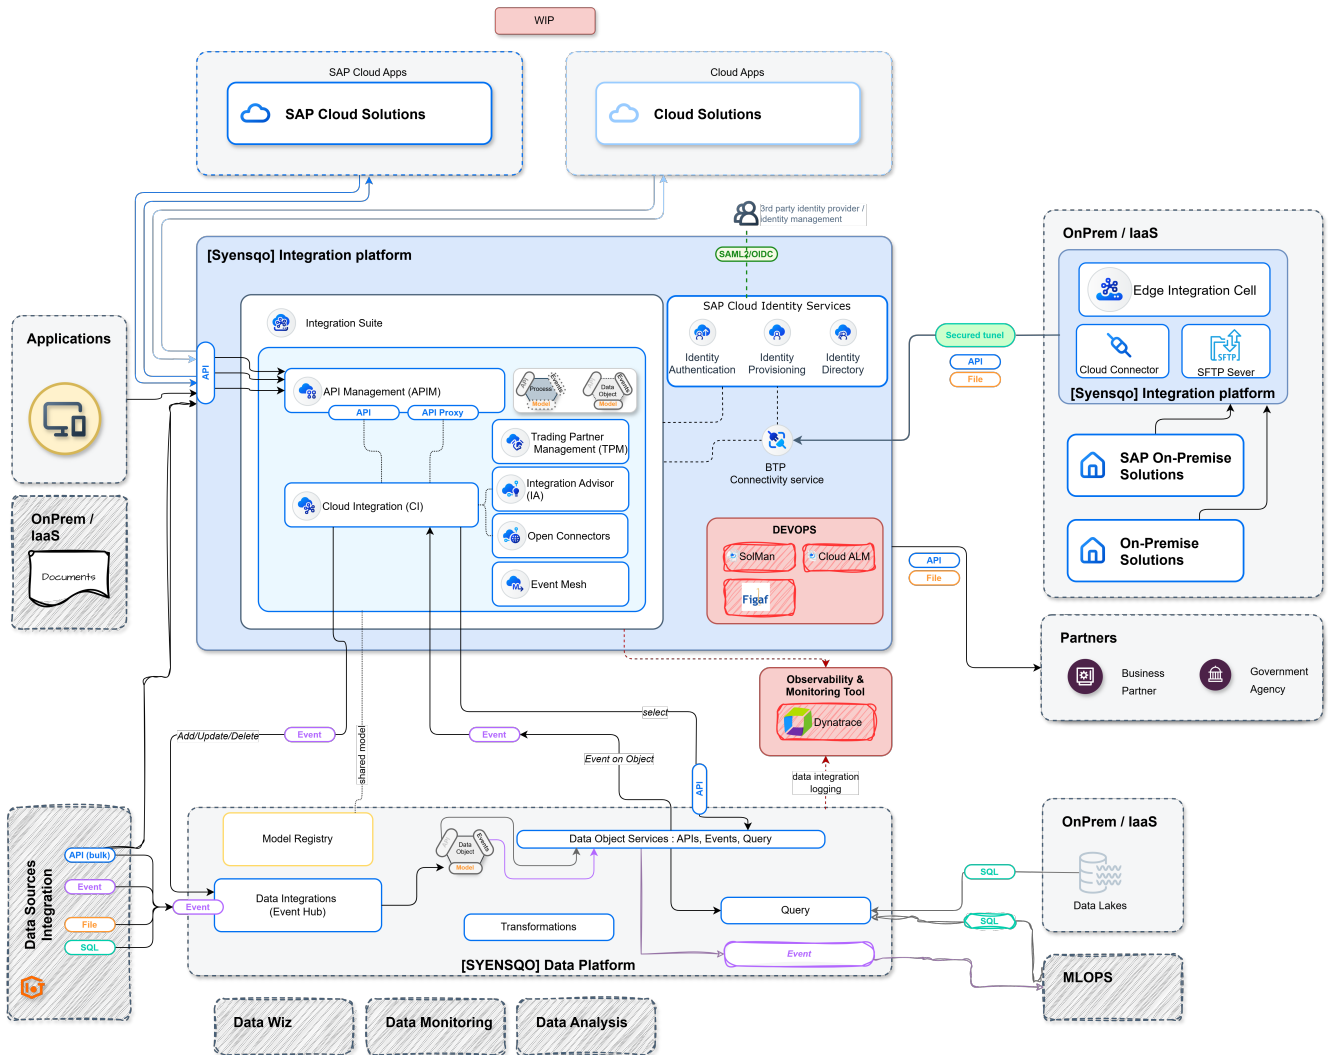

Integration Platform - WIP (V2.x) - Systems and components view

NEXT VERSION (WIP)

Data source integration

DEVOPS Components

The current solution is based on the usage of SolMan (SAP Solution Manager) and SAP Cloud ALM.

We are assessing the FIGAF Solution - Figaf DevOps Suite for SAP

Monitoring Tool