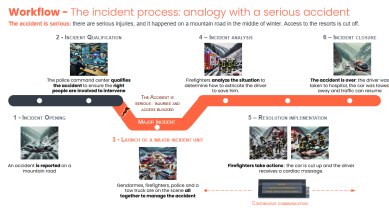

Useful Cards IM

Welcome to your ultimate toolkit!

Think of this space as your personal **cheat sheet central** — packed with all the key cards you need to **navigate processes like a pro**.

Whether you're looking for **quick refreshers**, **extra insights**, or **a handy guide to help you master the flow**, these cards are here to **support you every step of the way**.

It's giving *Back to School vibes*, but way more useful — helping you **adopt processes faster** and **build the knowledge you need to shine**.

What is a Major incident ?

What is a Classic incident ?