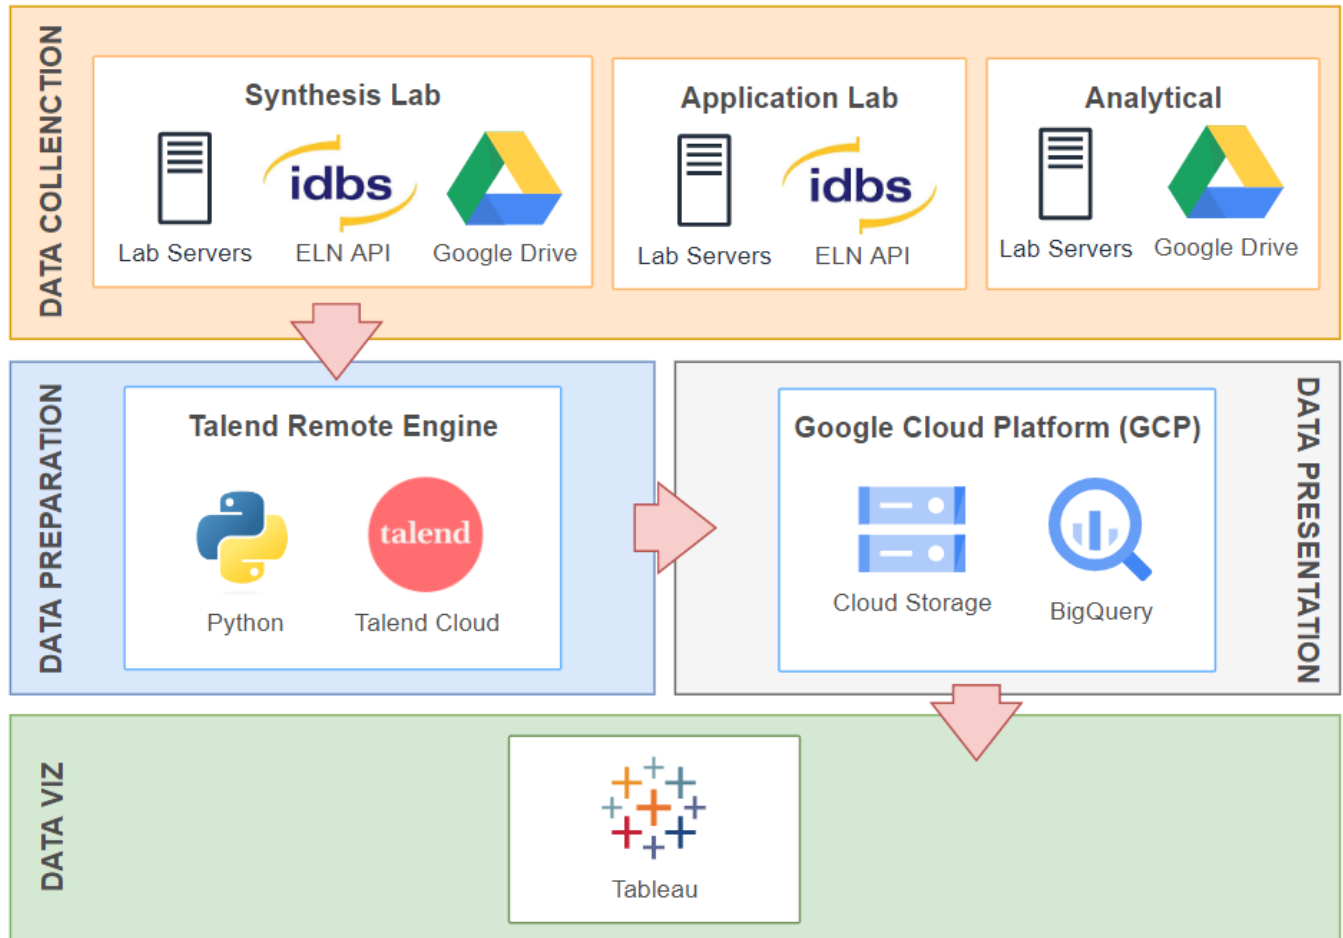

DFS Architecture Overview

This document gives overview on whole design of the application involves with. Interaction with External Application will also be reflected here.

- [Overview of Architecture Diagram](#)
- [Recommendation Notes](#)

Overview of Architecture Diagram

Diagram of the solution including the external system

Tool to draw Diagram

[draw.io file source - Macro Architecture](#)

Recommendation Notes

This document will go through many technical aspects in the Silica Datalake scope that can be implemented to guarantee the continuity, the quality and the improvement of the solution.

[Silica - Technical Recommendations](#)