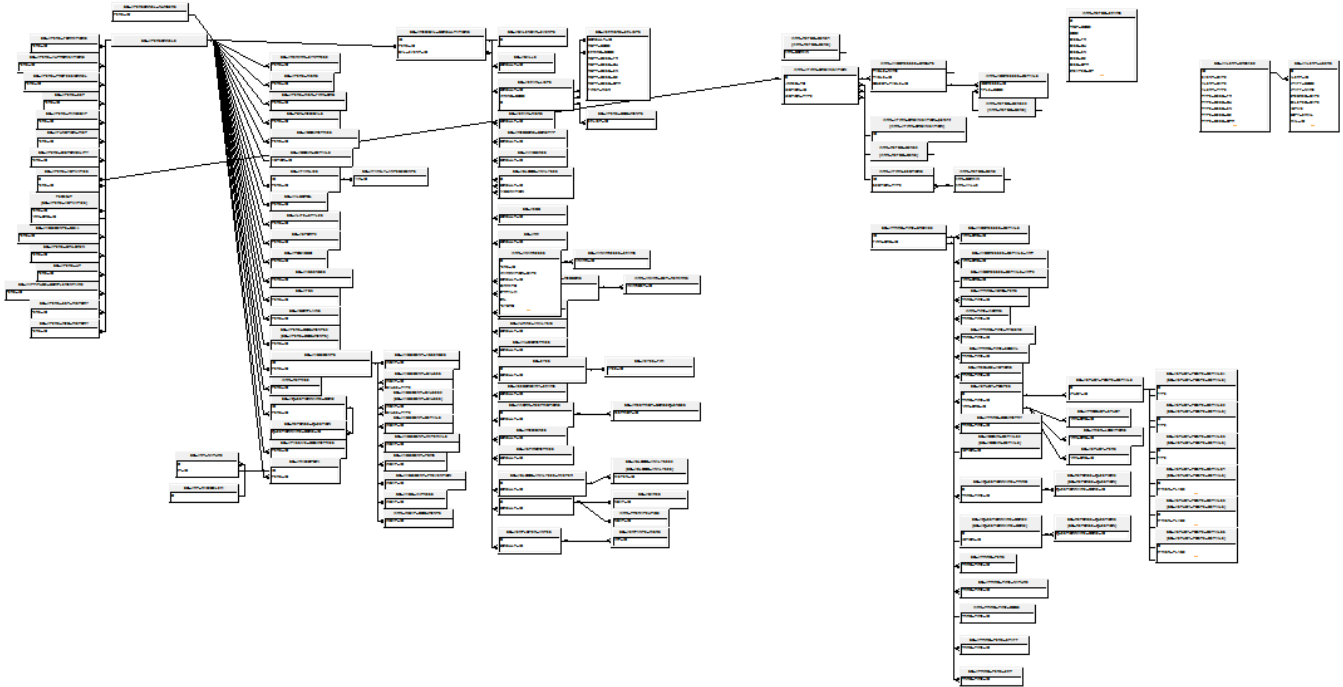

The removal of the Oracle database is taken by the Infra team in the perimeter of the KITRY application decommissioning (not BI4, but Kitry application itself).

[Roadmap](#)

From mid 2020, KITRY application itself (source of BI4-Kitry) will move to cloud and will provide a reporting add-on.

Data in this application are confidential and can not be disclosed

SAP BI 4.1

KITRYPRD
Schema
ux12db

This universe has been provided AS IS by the Kitry company

TNS-NAME

```
KITRYP.WORLD =  
(DESCRIPTION =  
  (ADDRESS = (PROTOCOL = TCP)(HOST = ux2db.ibm.be.solvay.com)(PORT = 1522))  
  (CONNECT_DATA = (SID = KITRYPRD))  
)
```

Database Diagram

KITRY.UNV

Universe Documentation

KITRY EHS Médical v6.4.0

156 classes
1303 objects
2 conditions
108 tables
18 alias
129 joins
0 contexts
0 hierarchies

[Link to documentation of UNV version of KITRY EHS Médical universe \(PDF\)](#)