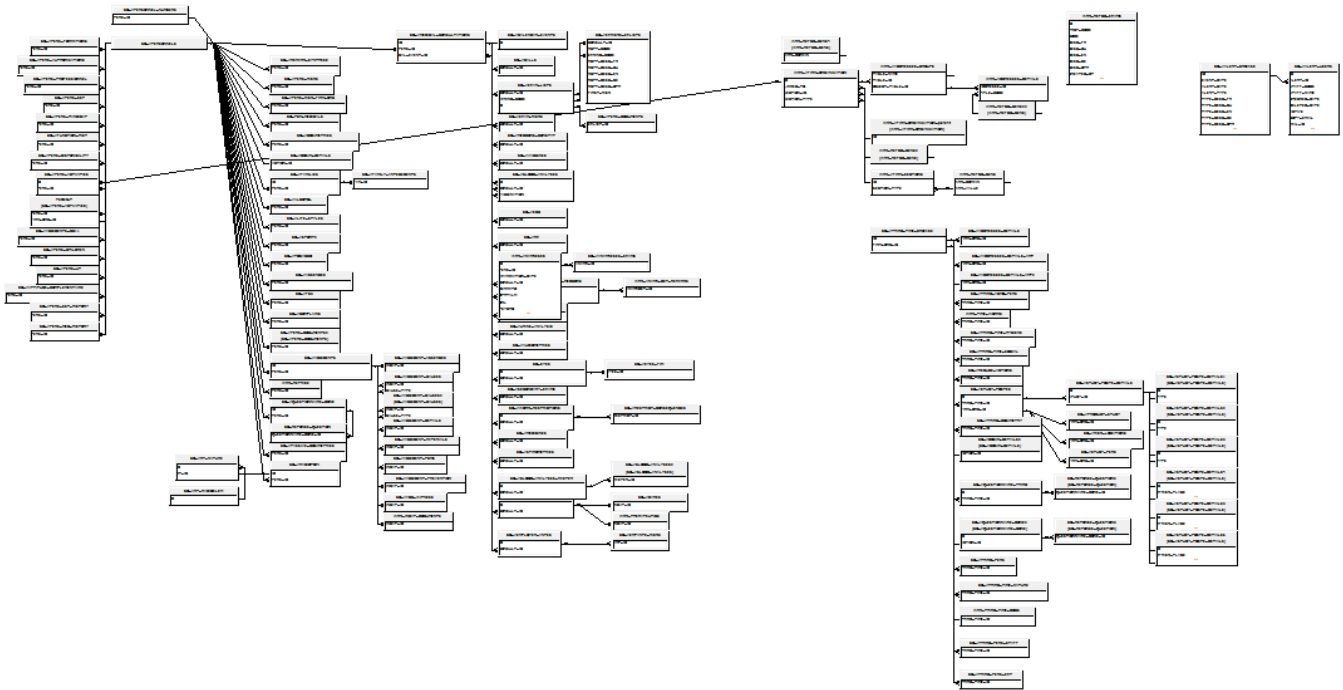

Data in this application are confidential and can not be disclosed

SAP BI 4.1

KITRYPRD
Schema
ux12db

This universe has been provided AS IS by the Kitry company

TNS-NAME

```
KITRYP.WORLD =
(DESCRIPTION =
  (ADDRESS = (PROTOCOL = TCP)(HOST = ux2db.ibm.be.solvay.com)(PORT = 1522))
  (CONNECT_DATA = (SID = KITRYPRD))
)
```

Database Diagram

KITRY.UNV

Universe Documentation

KITRY EHS Médical v6.4.0

156 classes
1303 objects
2 conditions
108 tables
18 alias
129 joins
0 contexts
0 hierarchies

[Link to documentation of UNV version of KITRY EHS Médical universe \(PDF\)](#)