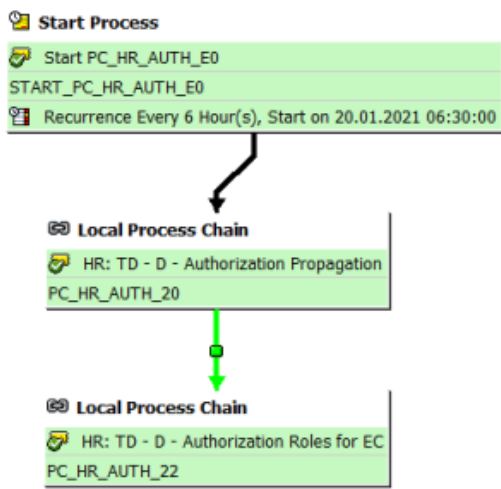

# Authorization

[HR reporting post Easy HR - Authorization matrix](#)

Process Chain, every 6 hours, starting at 18:30pm CET

Data flow:

C\_PERNR        APHRAUTH(Obsolete)

C\_USERID       APHRAUTH

CPHRAU01      APHRAUTH