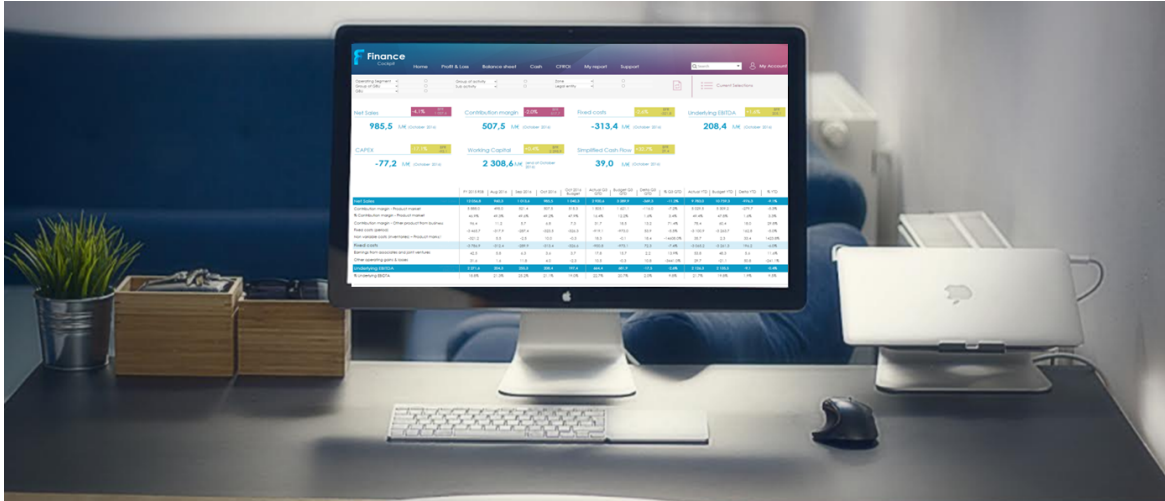

Copy of SBS Decision & Piloting Solutions backup

Copy of SBS Decision & Piloting Solutions backup

Connect With Us

[Email](#)

[Google+](#)

[Training Request](#)

[SBS D&PS Mobile App Download Link \(Open from mobile phone\)](#)