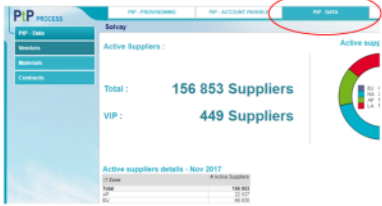

PtP - Data

Process Owner
João Silva
PtP Data Process Expert

D&PS Expert
Marie-Line Ardito

General Description

The Data tab provides the KPI below:

- Materials
- Contracts
- Vendors