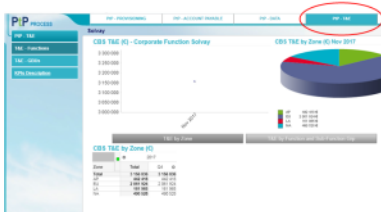

PtP - T&E

Process Owner
Samantha Ettelmann
WW Process Expert Travel & Expenses

D&PS Expert
Marie-Line Ardito

General Description

The Data tab provides the KPI below:

- T&E - Functions
- T&E - GBUs