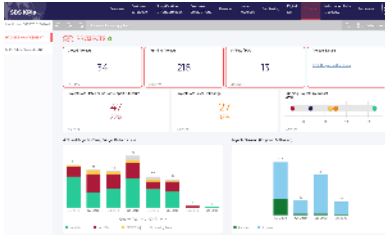

SBS KPIs Dashboard - Projects

KPI Owner

[Refer to each page](#)

SBS Decision & Piloting Solutions Team

WW Solutions:

- Marie-Line Ardito

Regional Animator:

- Stephane Bourgeaud-Lignot/Emma Glasson (EMEA)
- Karina Tsuji (LATAM & NAM)
- Lilian Cheong (APAC)