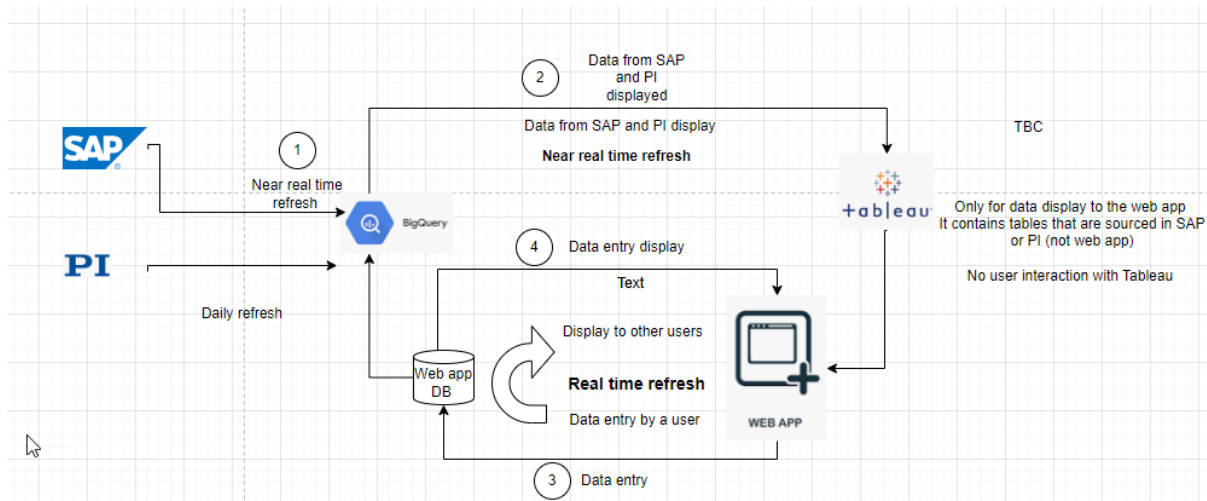

Electronic Batch - 3 - Technical - Data Pipeline

- [High Level Project Architecture](#)
- [Architecture - High Level Design \(HLD\)](#)
- [Architecture - Low Level Design \(LLD\)](#)
- [Architecture Data Flow](#)
 - [DataPrep Flow](#)
- [Steps descriptions on Big Query](#)

High Level Project Architecture

Here is a the link of the [data architecture schema](#).

Architecture - High Level Design (HLD)

[Link](#).

Architecture - Low Level Design (LLD)

[Link](#).

Architecture Data Flow

DataPrep Flow

Schema showing the different STEPS of the application flow - with the data involved at each step

Steps descriptions on Big Query

Describe the data and process involved at each step

- [PI Startek](#)
- [SAP BW HR](#)
- [SAP PF1](#)