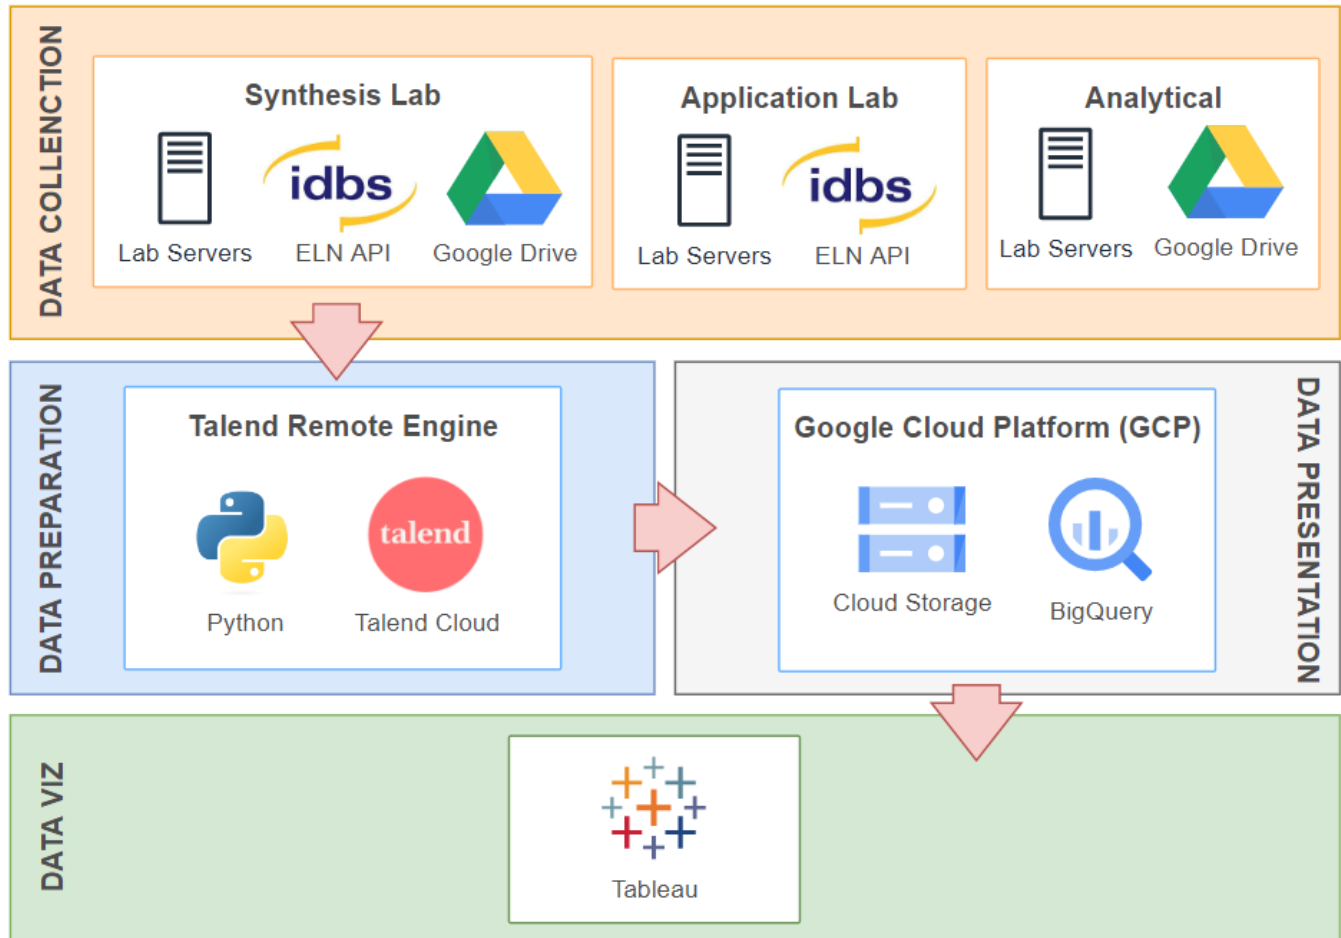

DFS Architecture Overview

This document gives overview on whole design of the application involves with. Interaction with External Application will also be reflected here.

- [Overview of Architecture Diagram](#)
- [Recommendation Notes](#)

Overview of Architecture Diagram

Diagram of the solution including the external system

Tool to draw Diagram

[draw.io file source - Macro Architecture](#)

Recommendation Notes

This document will go through many technical aspects in the Silica Datalake scope that can be implemented to guarantee the continuity, the quality and the improvement of the solution.

[Silica - Technical Recommendations](#)