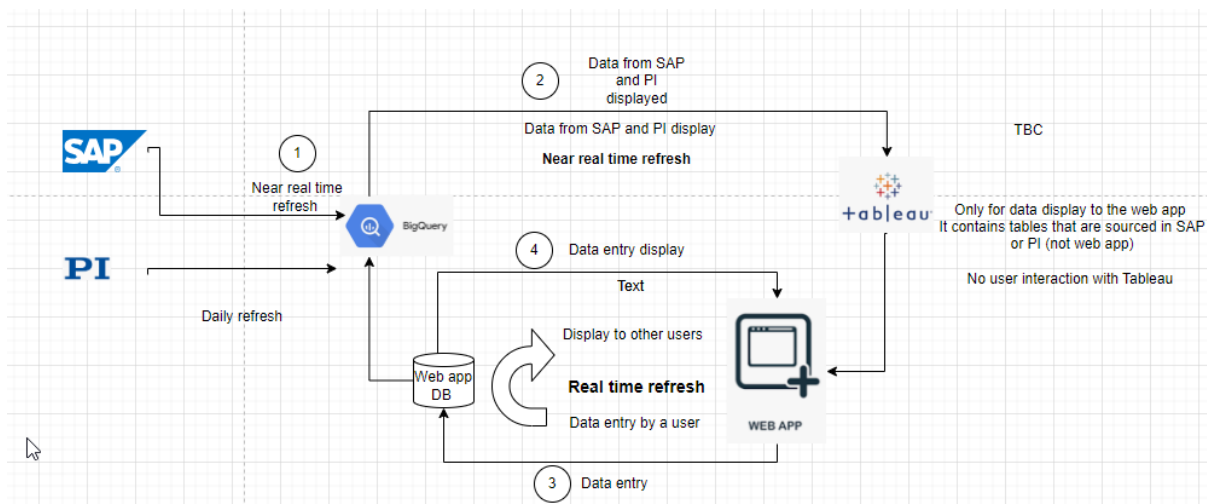

Electronic Batch - 3 - Technical - Data Pipeline

- [High Level Project Architecture](#)
- [Architecture - High Level Design \(HLD\)](#)
- [Architecture - Low Level Design \(LLD\)](#)
- [Architecture Data Flow](#)
 - [DataPrep Flow](#)
- [Steps descriptions on Big Query](#)

High Level Project Architecture

Here is a the link of the [data architecture schema](#).

Architecture - High Level Design (HLD)

[Link](#).

Architecture - Low Level Design (LLD)

[Link](#).

Architecture Data Flow

DataPrep Flow

Schema showing the different STEPS of the application flow - with the data involved at each step

Steps descriptions on Big Query

Describe the data and process involved at each step

- [PI Startek](#)
- [SAP BW HR](#)
- [SAP PF1](#)