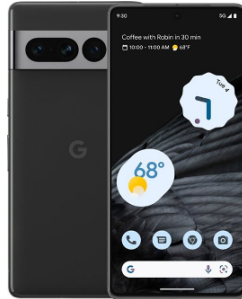

Smart devices teardowns

Meta Quest 2 (Oculus)

Google Pixel 7 PRO

Samsung Galaxy S23 Ultra

OPPO Find N2 5G

Meta Quest 3

Garmin Forerunner 965

Google Fitbit Charge 6

Google Nest Learning Thermostat

Google Pixel Watch 2

Samsung Galaxy S25 Ultra

Google Pixel 10

Google Pixel 10 Pro Fold

Ray-Ban Meta Glasses